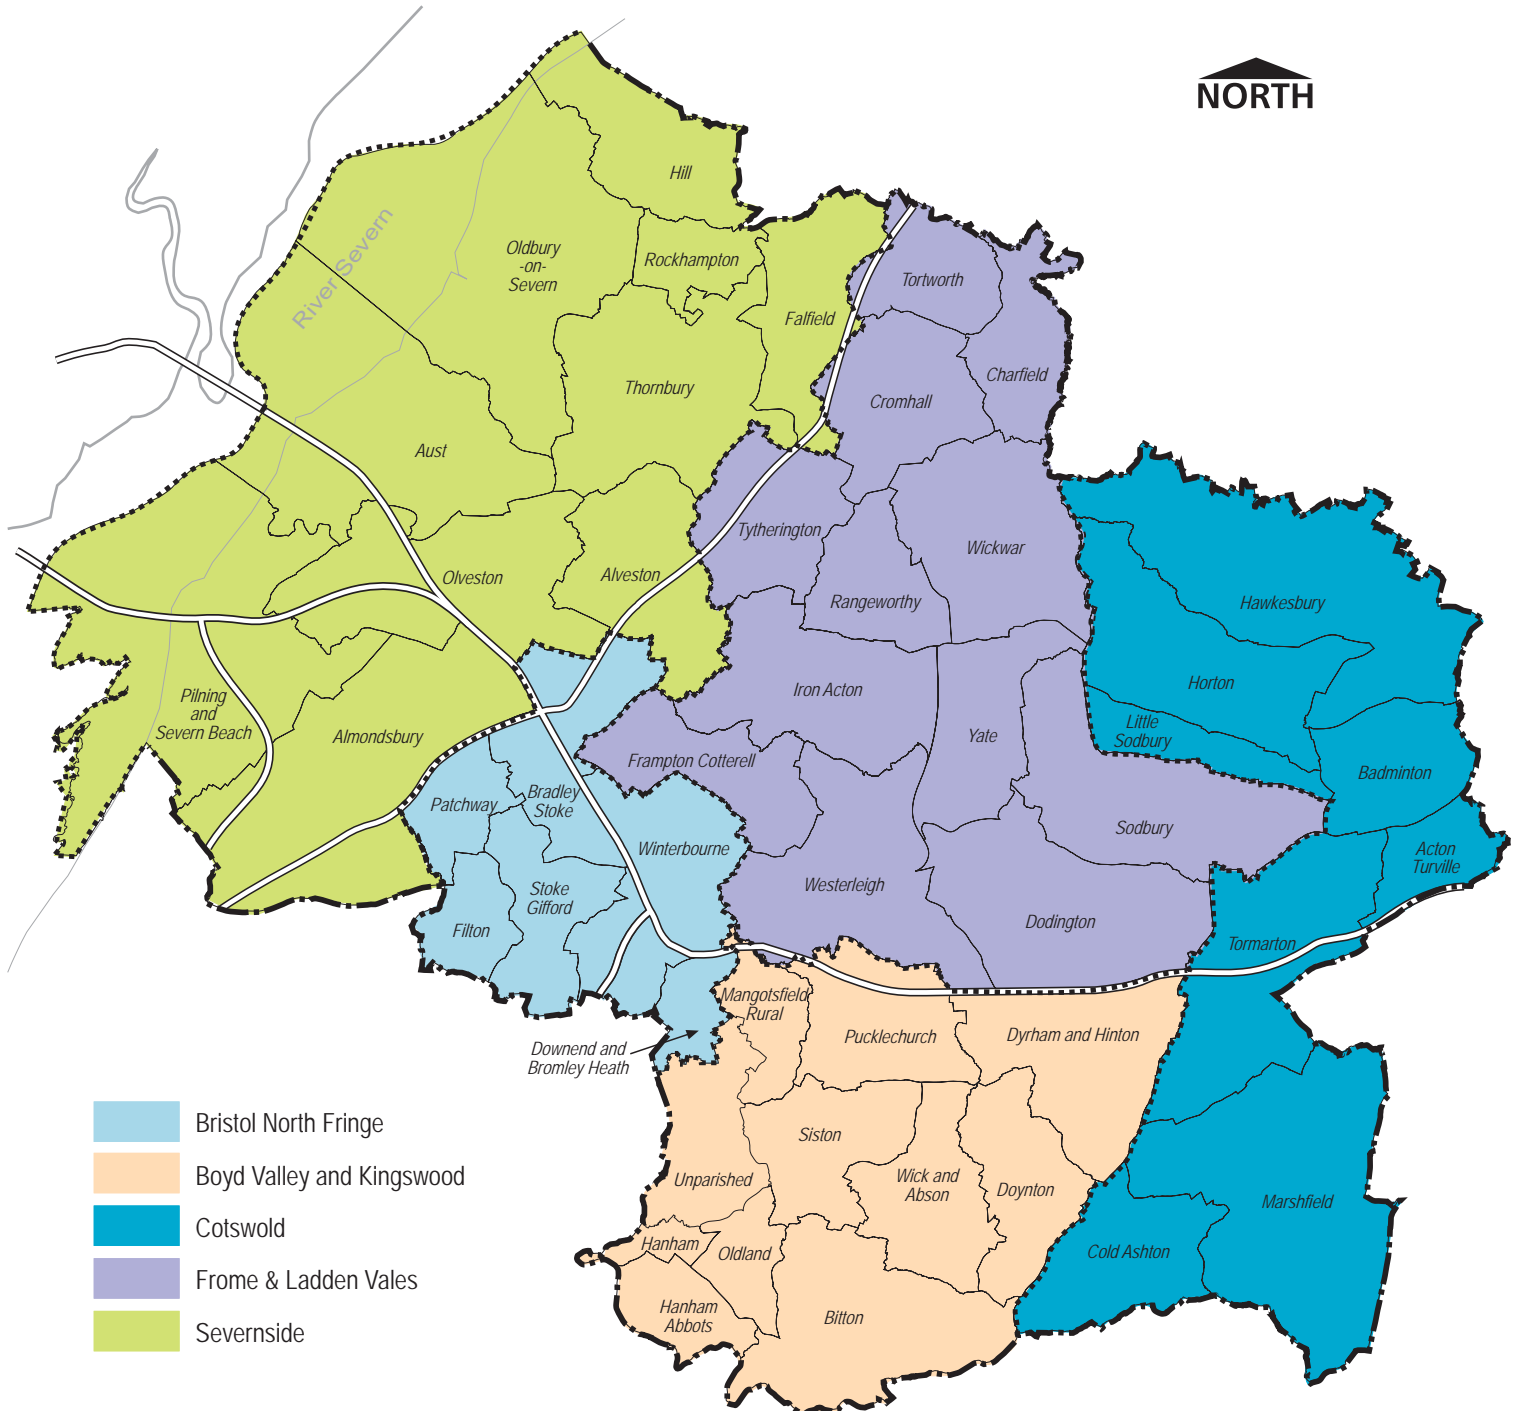

Environmental Link Group Network

- Bristol North Fringe
- Boyd Valley and Kingswood
- Cotswold
- Frome & Ladden Vales
- Severnside