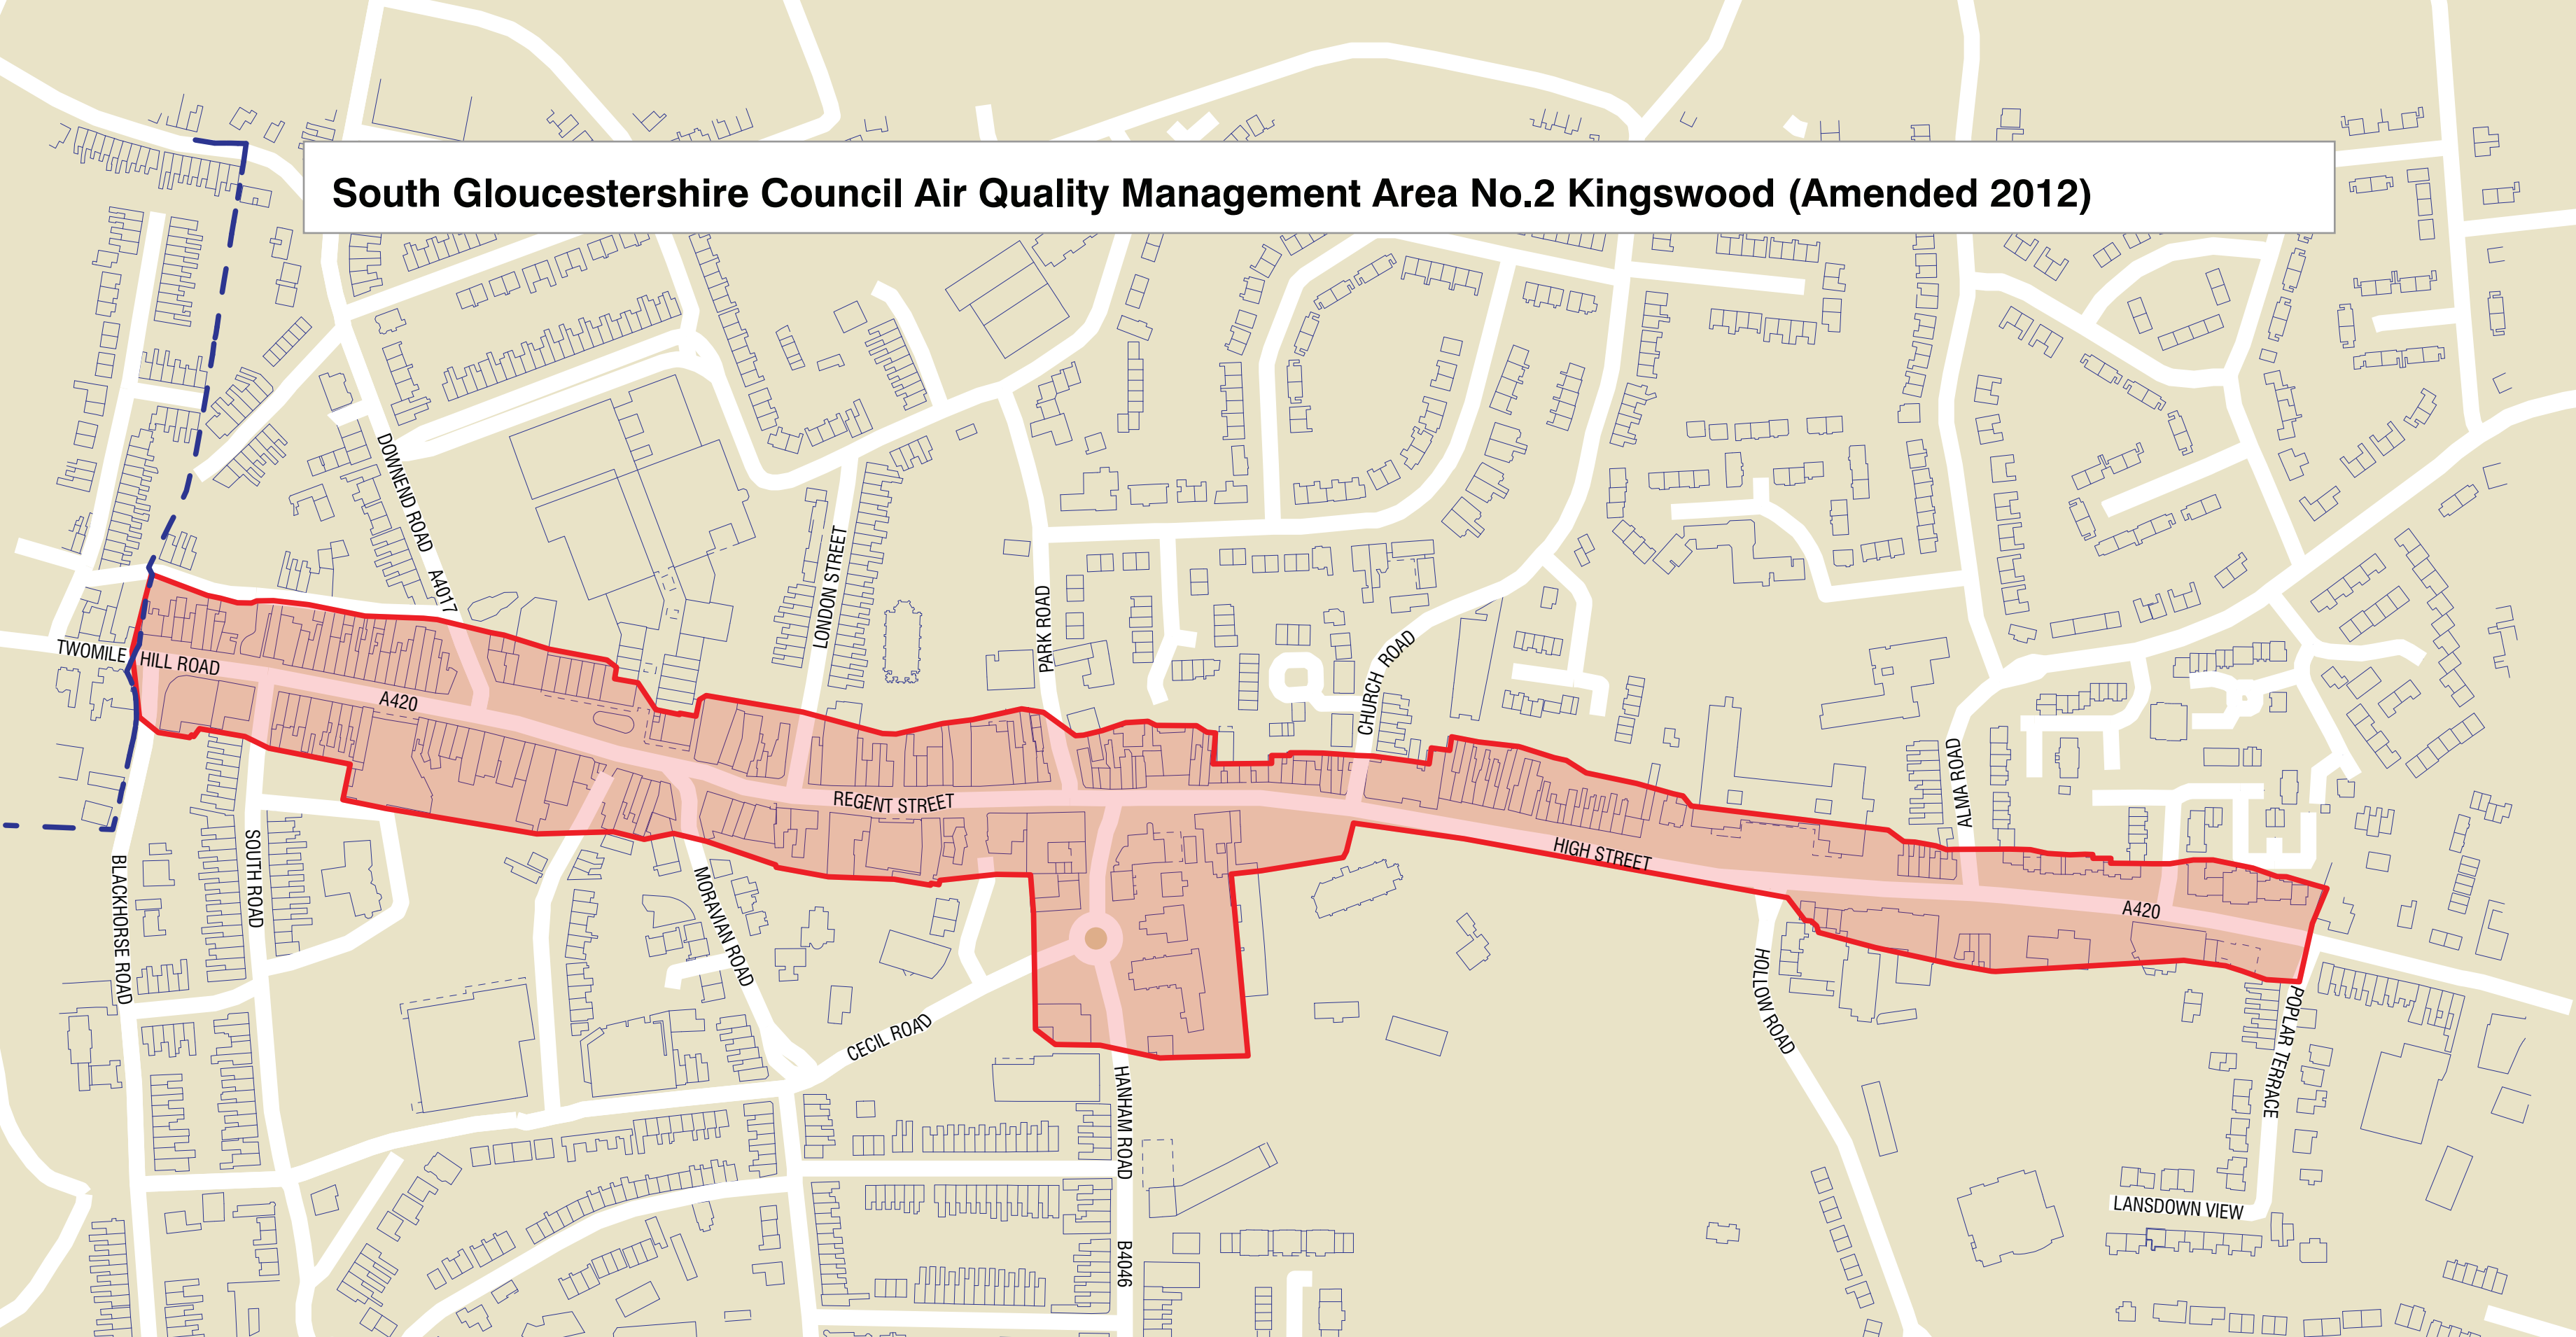

South Gloucestershire Council Air Quality Management Area No.2 Kingswood (Amended 2012)

AQMA (amended 2012)

--- Boundary between Bristol & South Gloucestershire