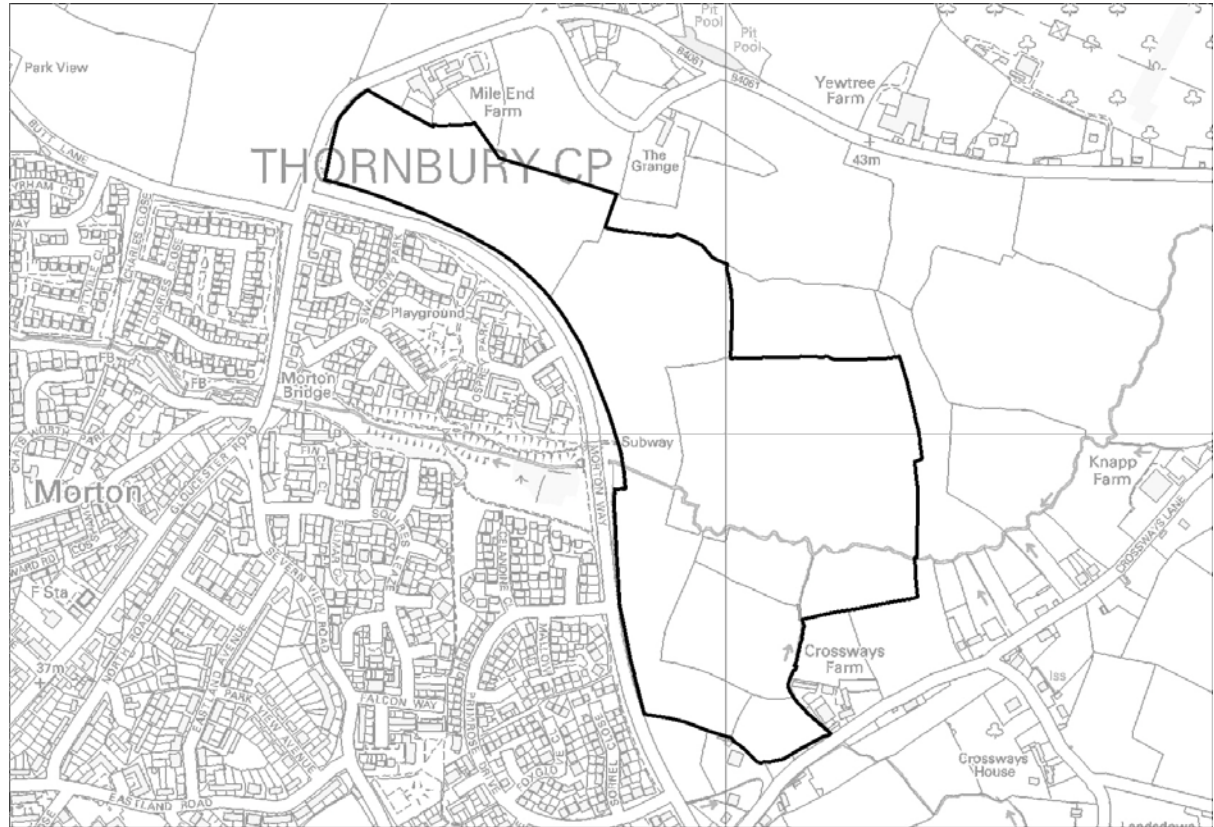

Response to MM15: Area of land at Morton Way (north), Thornbury

NOT TO SCALE

© Copyright South Gloucestershire Council [2012]. All rights reserved

This map is reproduced from Ordnance Survey with the permission of Ordnance Survey on behalf of the Controller of Her Majesty's Stationery Office. Crown Copyright. Unauthorised reproduction infringes Crown Copyright and may lead to prosecution or civil proceedings 100023410 [2012].

NORTH