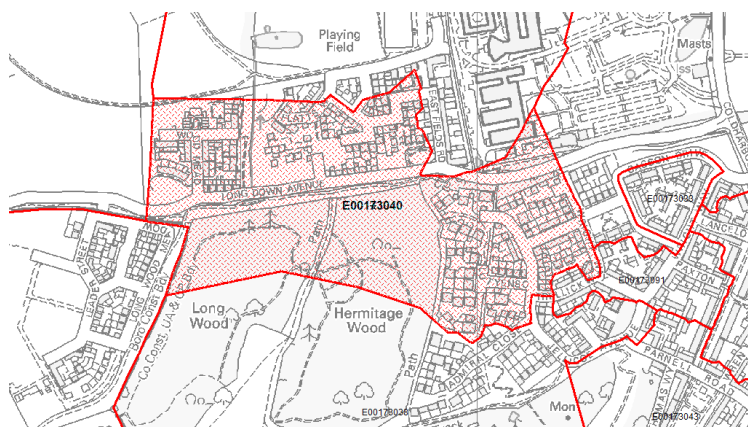

Table 1 – Wards with the highest number of Student Housholds

Analysis by more detailed Census Output Area (COA) level shows that there are seven COAs with 20 or more student households. Fig 2 shows that all these COAs are clustered close to the UWE Frenchay Campus.

Row Labels	Count of Student Households
E00173035 – Stoke Park & Cheswick Ward	54
E00173041 – Stoke Park & Cheswick Ward	40
E00173040 – Stoke Park & Cheswick Ward	36
E00075337 – Filton Ward	27
E00173091 – Stoke Park & Cheswick Ward	26
E00173036 – Stoke Park & Cheswick Ward	24
E00075327 – Filton Ward	20

Table 2 – COAs with the highest number of Student Housholds

E00173035 – Stoke Park & Cheswick Ward

E00173041 - Stoke Park & Cheswick Ward

E00173040 - Stoke Park & Cheswick Ward

E00075337 – Filton Ward

E00173091 - Stoke Park & Cheswick Ward