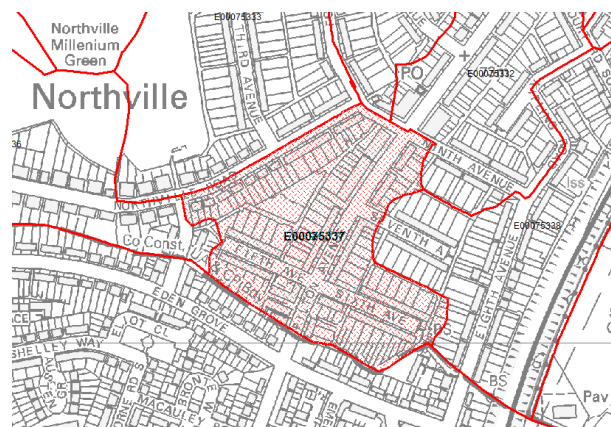

Table 1 – Wards with the highest number of Student Housholds

Analysis by more detailed Census Output Area (COA) level shows that there are seven COAs with 20 or more student households. Fig 2 shows that all these COAs are clustered close to the UWE Frenchay Campus.

Row Labels	Count of Student Households
E00173035 – Stoke Park & Cheswick Ward	54
E00173041 – Stoke Park & Cheswick Ward	40
E00173040 – Stoke Park & Cheswick Ward	36
E00075337 – Filton Ward	27
E00173091 – Stoke Park & Cheswick Ward	26
E00173036 – Stoke Park & Cheswick Ward	24
E00075327 – Filton Ward	20

Table 2 – COAs with the highest number of Student Housholds

E00173035 – Stoke Park & Cheswick Ward

E00173041 - Stoke Park & Cheswick Ward

E00173040 - Stoke Park & Cheswick Ward

E00075337 – Filton Ward

E00173091 - Stoke Park & Cheswick Ward

E00173036- Stoke Park & Cheswick Ward

Fig 2 – COAs with the highest number of ‘student households’

Disclaimer: This report has been prepared by South Gloucestershire Council's Corporate Research and Consultation Team, with all reasonable skill, care and diligence.