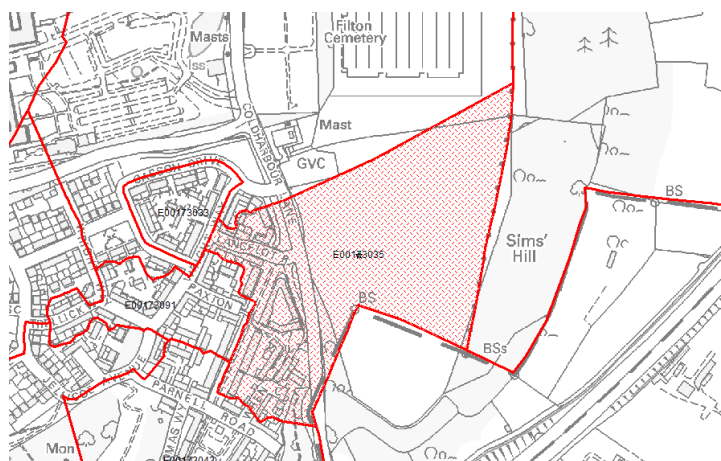

Analysis by more detailed Census Output Area (COA) level shows that there are seven COAs with 20 or more student households. Fig 2 shows that all these COAs are clustered close to the UWE Frenchay Campus.

Row Labels	Count of Student Households
E00173035 – Stoke Park & Cheswick Ward	54
E00173041 – Stoke Park & Cheswick Ward	40
E00173040 – Stoke Park & Cheswick Ward	36
E00075337 – Filton Ward	27
E00173091 – Stoke Park & Cheswick Ward	26
E00173036 – Stoke Park & Cheswick Ward	24
E00075327 – Filton Ward	20

Table 2 – COAs with the highest number of Student Housholds