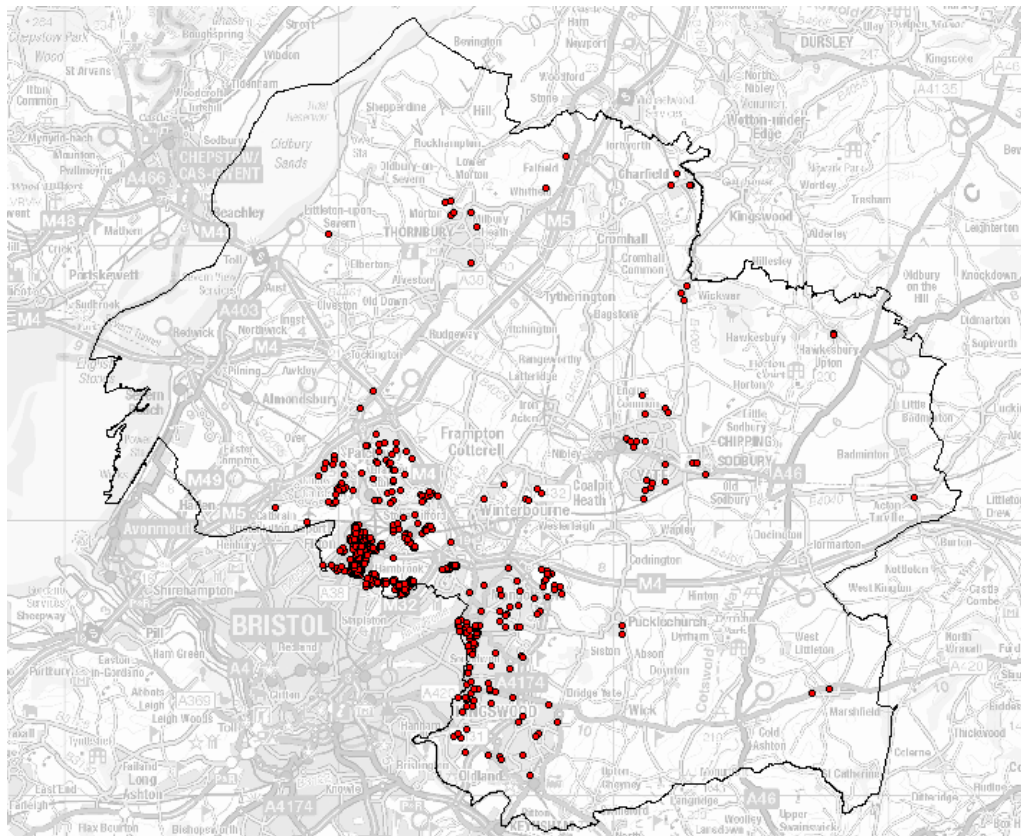

Student households are exempt from paying Council Tax (Class N student exemption). According to South Gloucestershire Council's Council Tax records, in May 2020, there were 799 student households in the district. Fig 1 illustrates that a high proportion of these properties are geographically concentrated in areas of the north fringe close to the University of West of England Frenchay Campus. It should also be noted that many UWE students live 'across the border' within the Bristol.

Fig 1 – Distribution of Student Housholds

The highest numbers of Student households are, by some margin, within Filton Ward (259 student households) and Stoke Park & Cheswick Ward (234 student households). Table 1 lists the wards with over 10 student households.

Ward name	Count of 'Student Households'
Filton Ward	259
Stoke Park & Cheswick Ward	234
Stoke Gifford Ward	43
Staple Hill & Mangotsfield Ward	40
Frenchay & Downend Ward	30
Emersons Green Ward	25
Bradley Stoke South Ward	18
Kingswood Ward	18
Charlton & Cribbs Ward	16
Bradley Stoke North Ward	15
Winterbourne Ward	11
Yate North Ward	11

Table 1 – Wards with the highest number of Student Housholds

Analysis by more detailed Census Output Area (COA) level shows that there are seven COAs with 20 or more student households. Fig 2 shows that all these COAs are clustered close to the UWE Frenchay Campus.