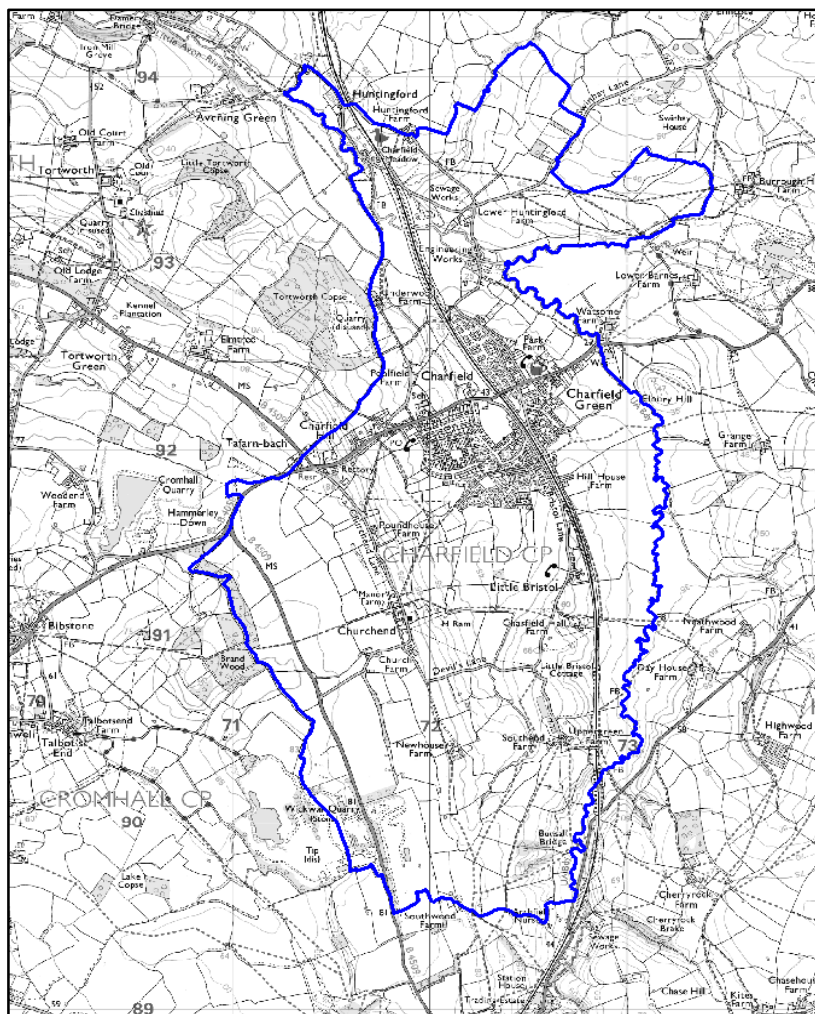

# Neighbourhood Planning Notice

## The Neighbourhood Planning (General) Regulations 2012 (as amended)

South Gloucestershire Council has APPROVED, under Article 7 of the above Regulations, the following neighbourhood area:

Neighbourhood Area Name:

Relevant body is:

**Charfield Neighbourhood Plan Area**

**Charfield Parish Council**

The approved Neighbourhood Area is identified on the map below.

Brian Glasson  
Head of Strategic Planning and Housing  
South Gloucestershire Council