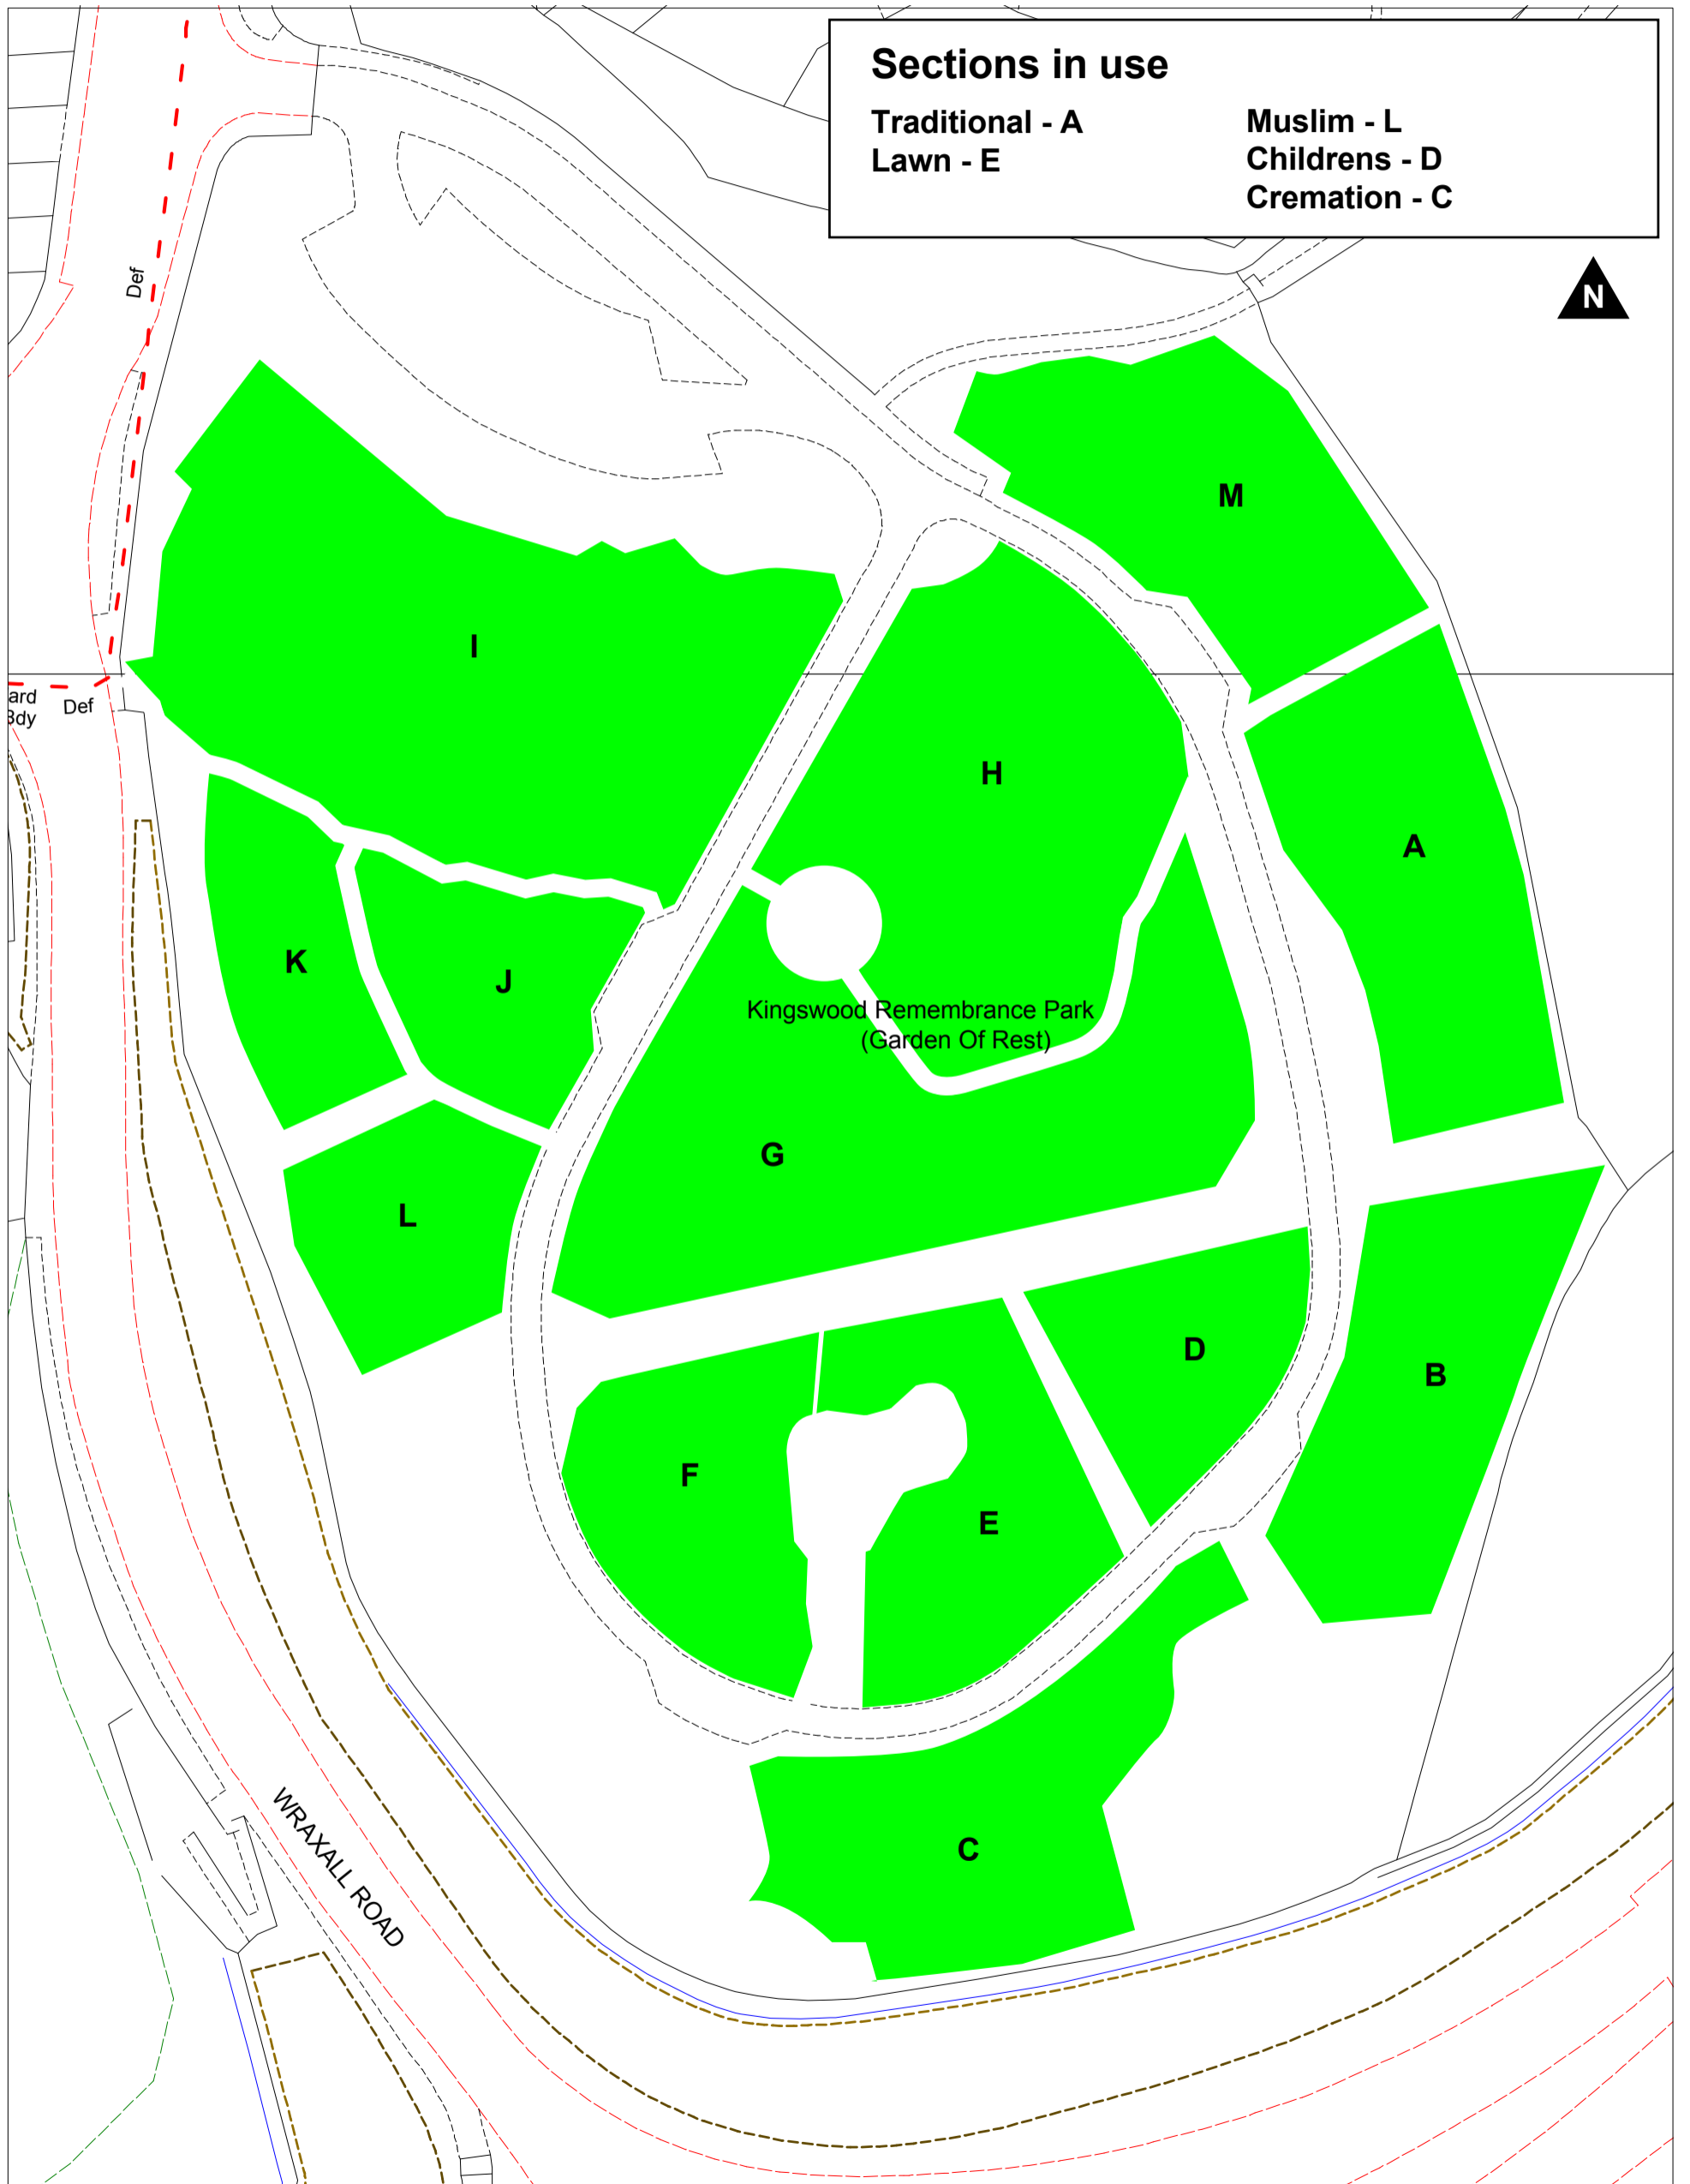

Kingswood Remembrance Park

Key Traditional Sections - Headstone & kerbs permitted A, M
Lawn Sections - Headstone only permitted E, F, G, H, I, J, K

Muslim Section - L
Childrens Section - D
Cremation Sections - B, C

Not to a particular scale