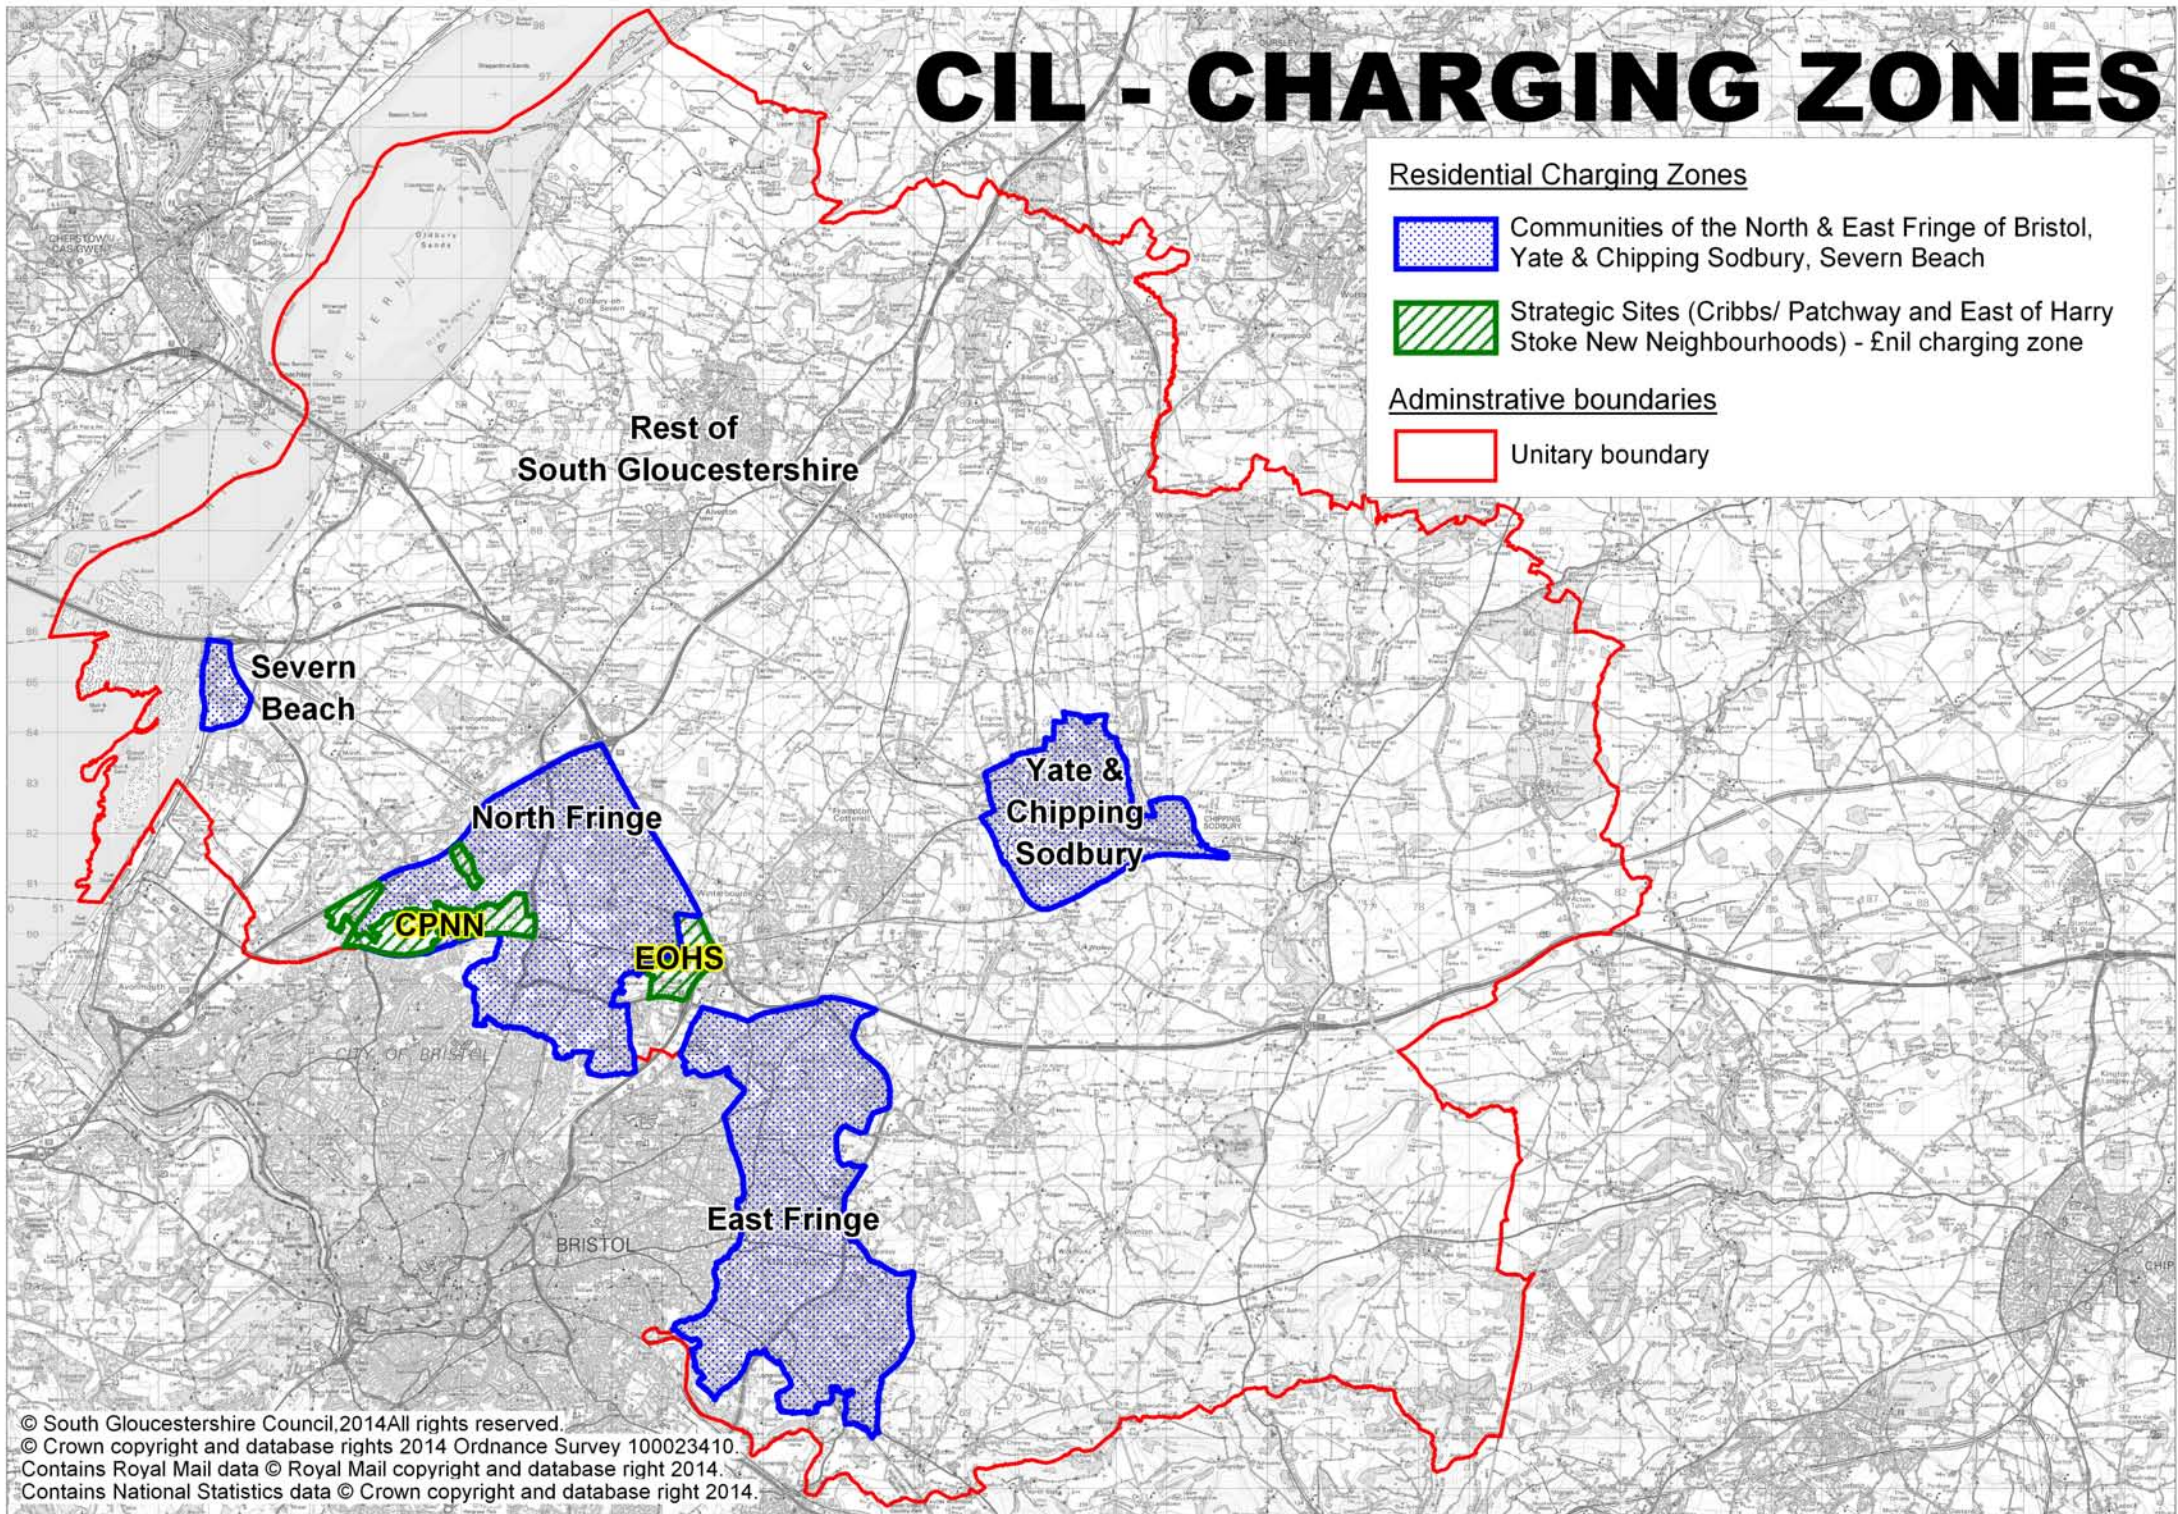

CIL - CHARGING ZONES

Residential Charging Zones

Communities of the North & East Fringe of Bristol, Yate & Chipping Sodbury, Severn Beach

Strategic Sites (Cribs/ Patchway and East of Harry Stoke New Neighbourhoods) - £nil charging zone

Administrative boundaries

Unitary boundary

CIL - CHARGING ZONES

Residential Charging Zones

Communities of the North and East Fringes of Bristol

Strategic Sites (Cribbs/ Patchway and East of Harry Stoke New Neighbourhoods) - £nil charging zone