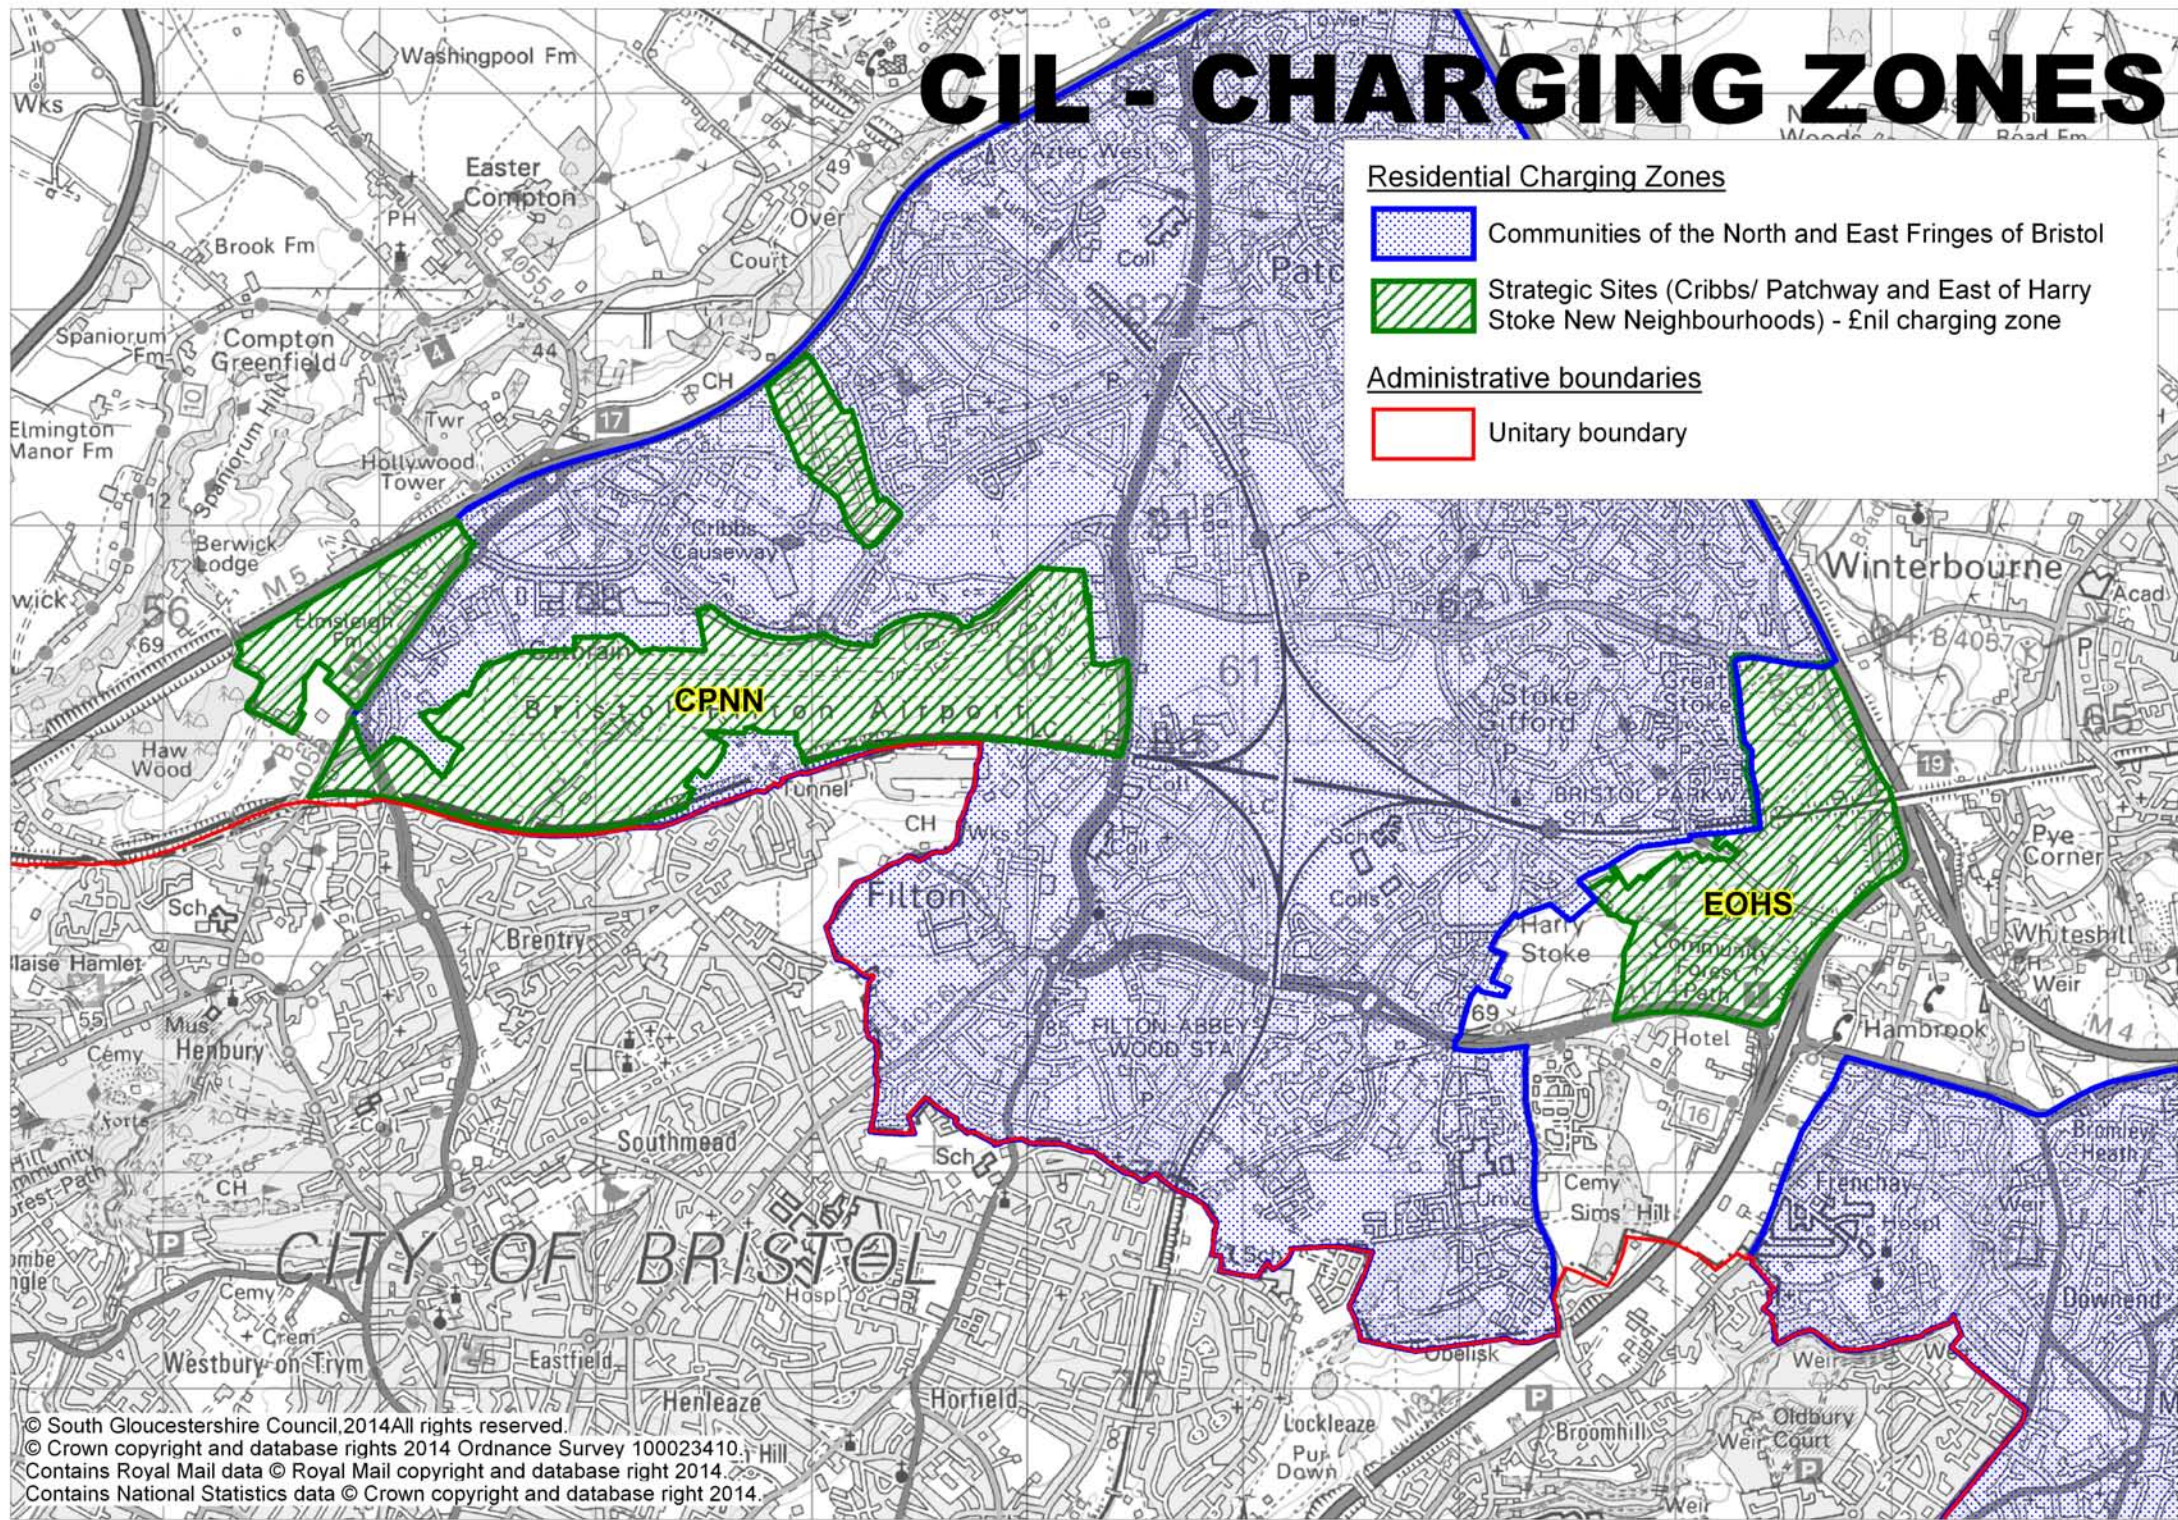

CIL - CHARGING ZONES

Residential Charging Zones

Communities of the North and East Fringes of Bristol

Strategic Sites (Cribbs/ Patchway and East of Harry Stoke New Neighbourhoods) - £nil charging zone

Administrative boundaries

Unitary boundary

© South Gloucestershire Council, 2014 All rights reserved.
© Crown copyright and database rights 2014 Ordnance Survey 100023410.
Contains Royal Mail data © Royal Mail copyright and database right 2014.
Contains National Statistics data © Crown copyright and database right 2014.