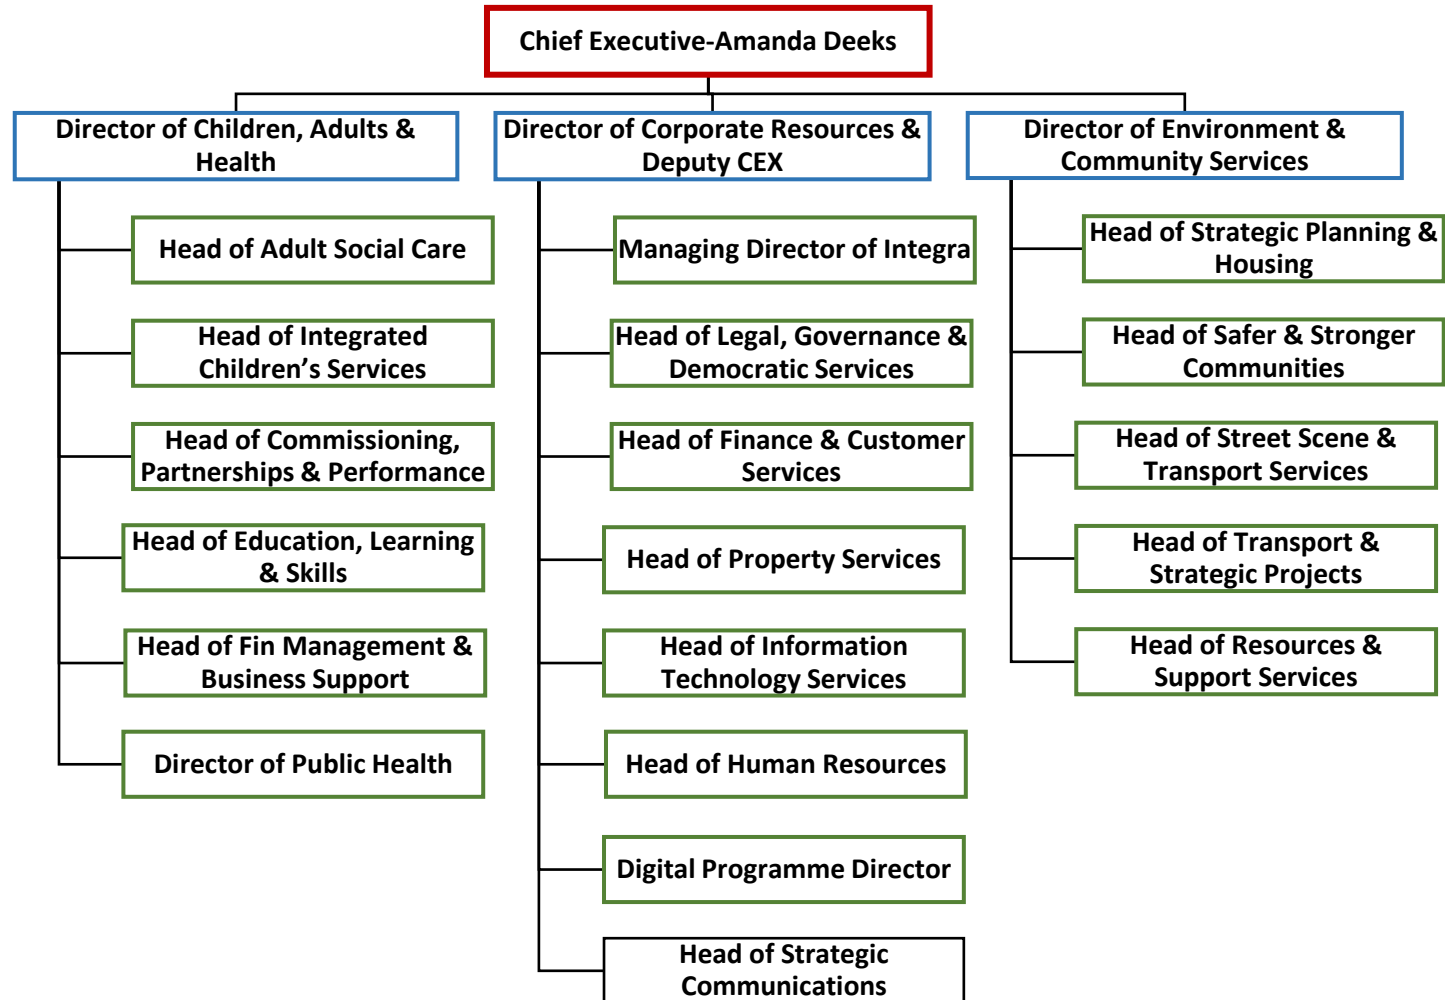

South Gloucestershire Council
Chief Officer and Senior Management Structure

For remuneration details, please see the Senior Staff Salaries document: <http://www.southglos.gov.uk/council-and-democracy/performance/value-for-money/senior-officers-pay/>