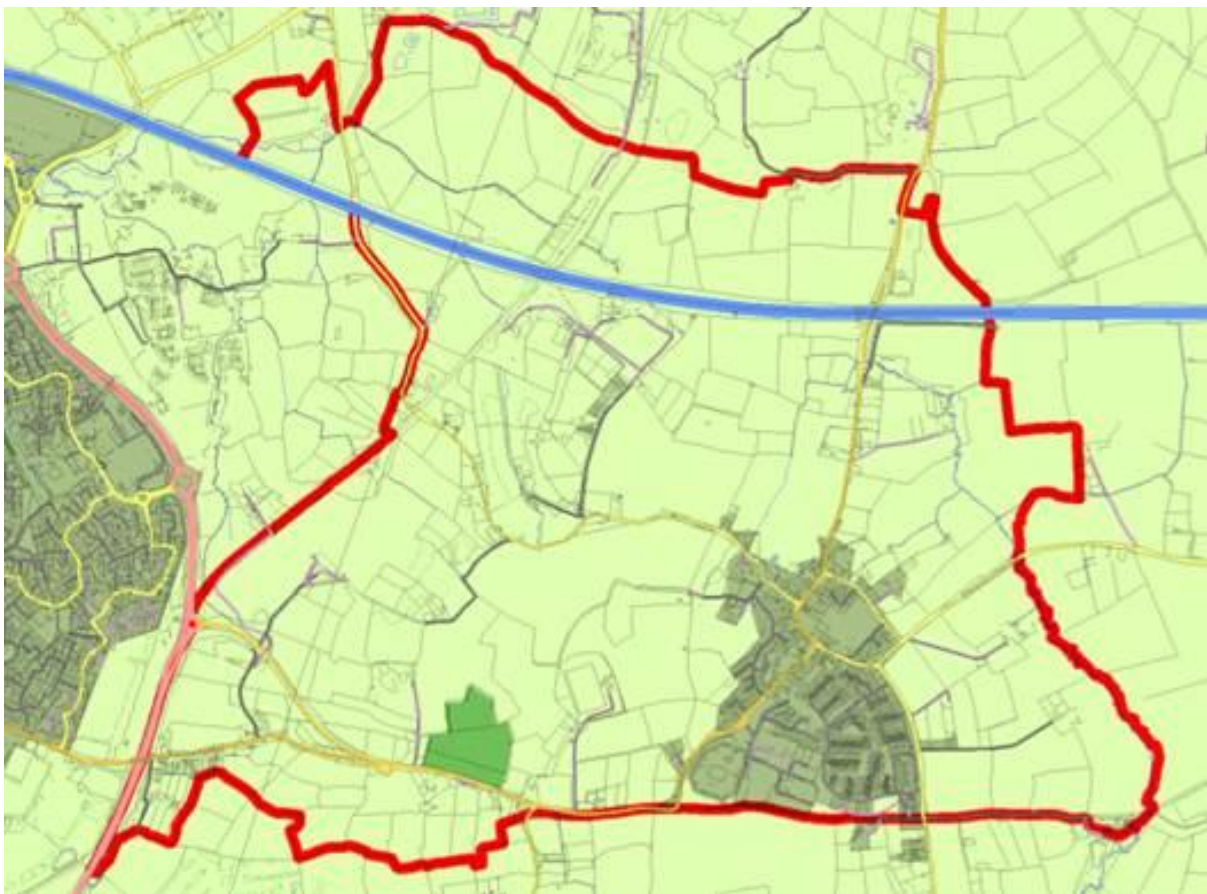

Neighbourhood Planning Notice

The Neighbourhood Planning (General) Regulations 2012 (as amended)

South Gloucestershire Council has APPROVED, under Article 5A of the above Regulations, the following neighbourhood area:

Neighbourhood Plan Area Name:

Pucklechurch Neighbourhood Plan Area

Relevant body is:

Pucklechurch Parish Council

The approved Neighbourhood Plan Area is identified on the map below.

© South Gloucestershire Council, 2017 All rights reserved.