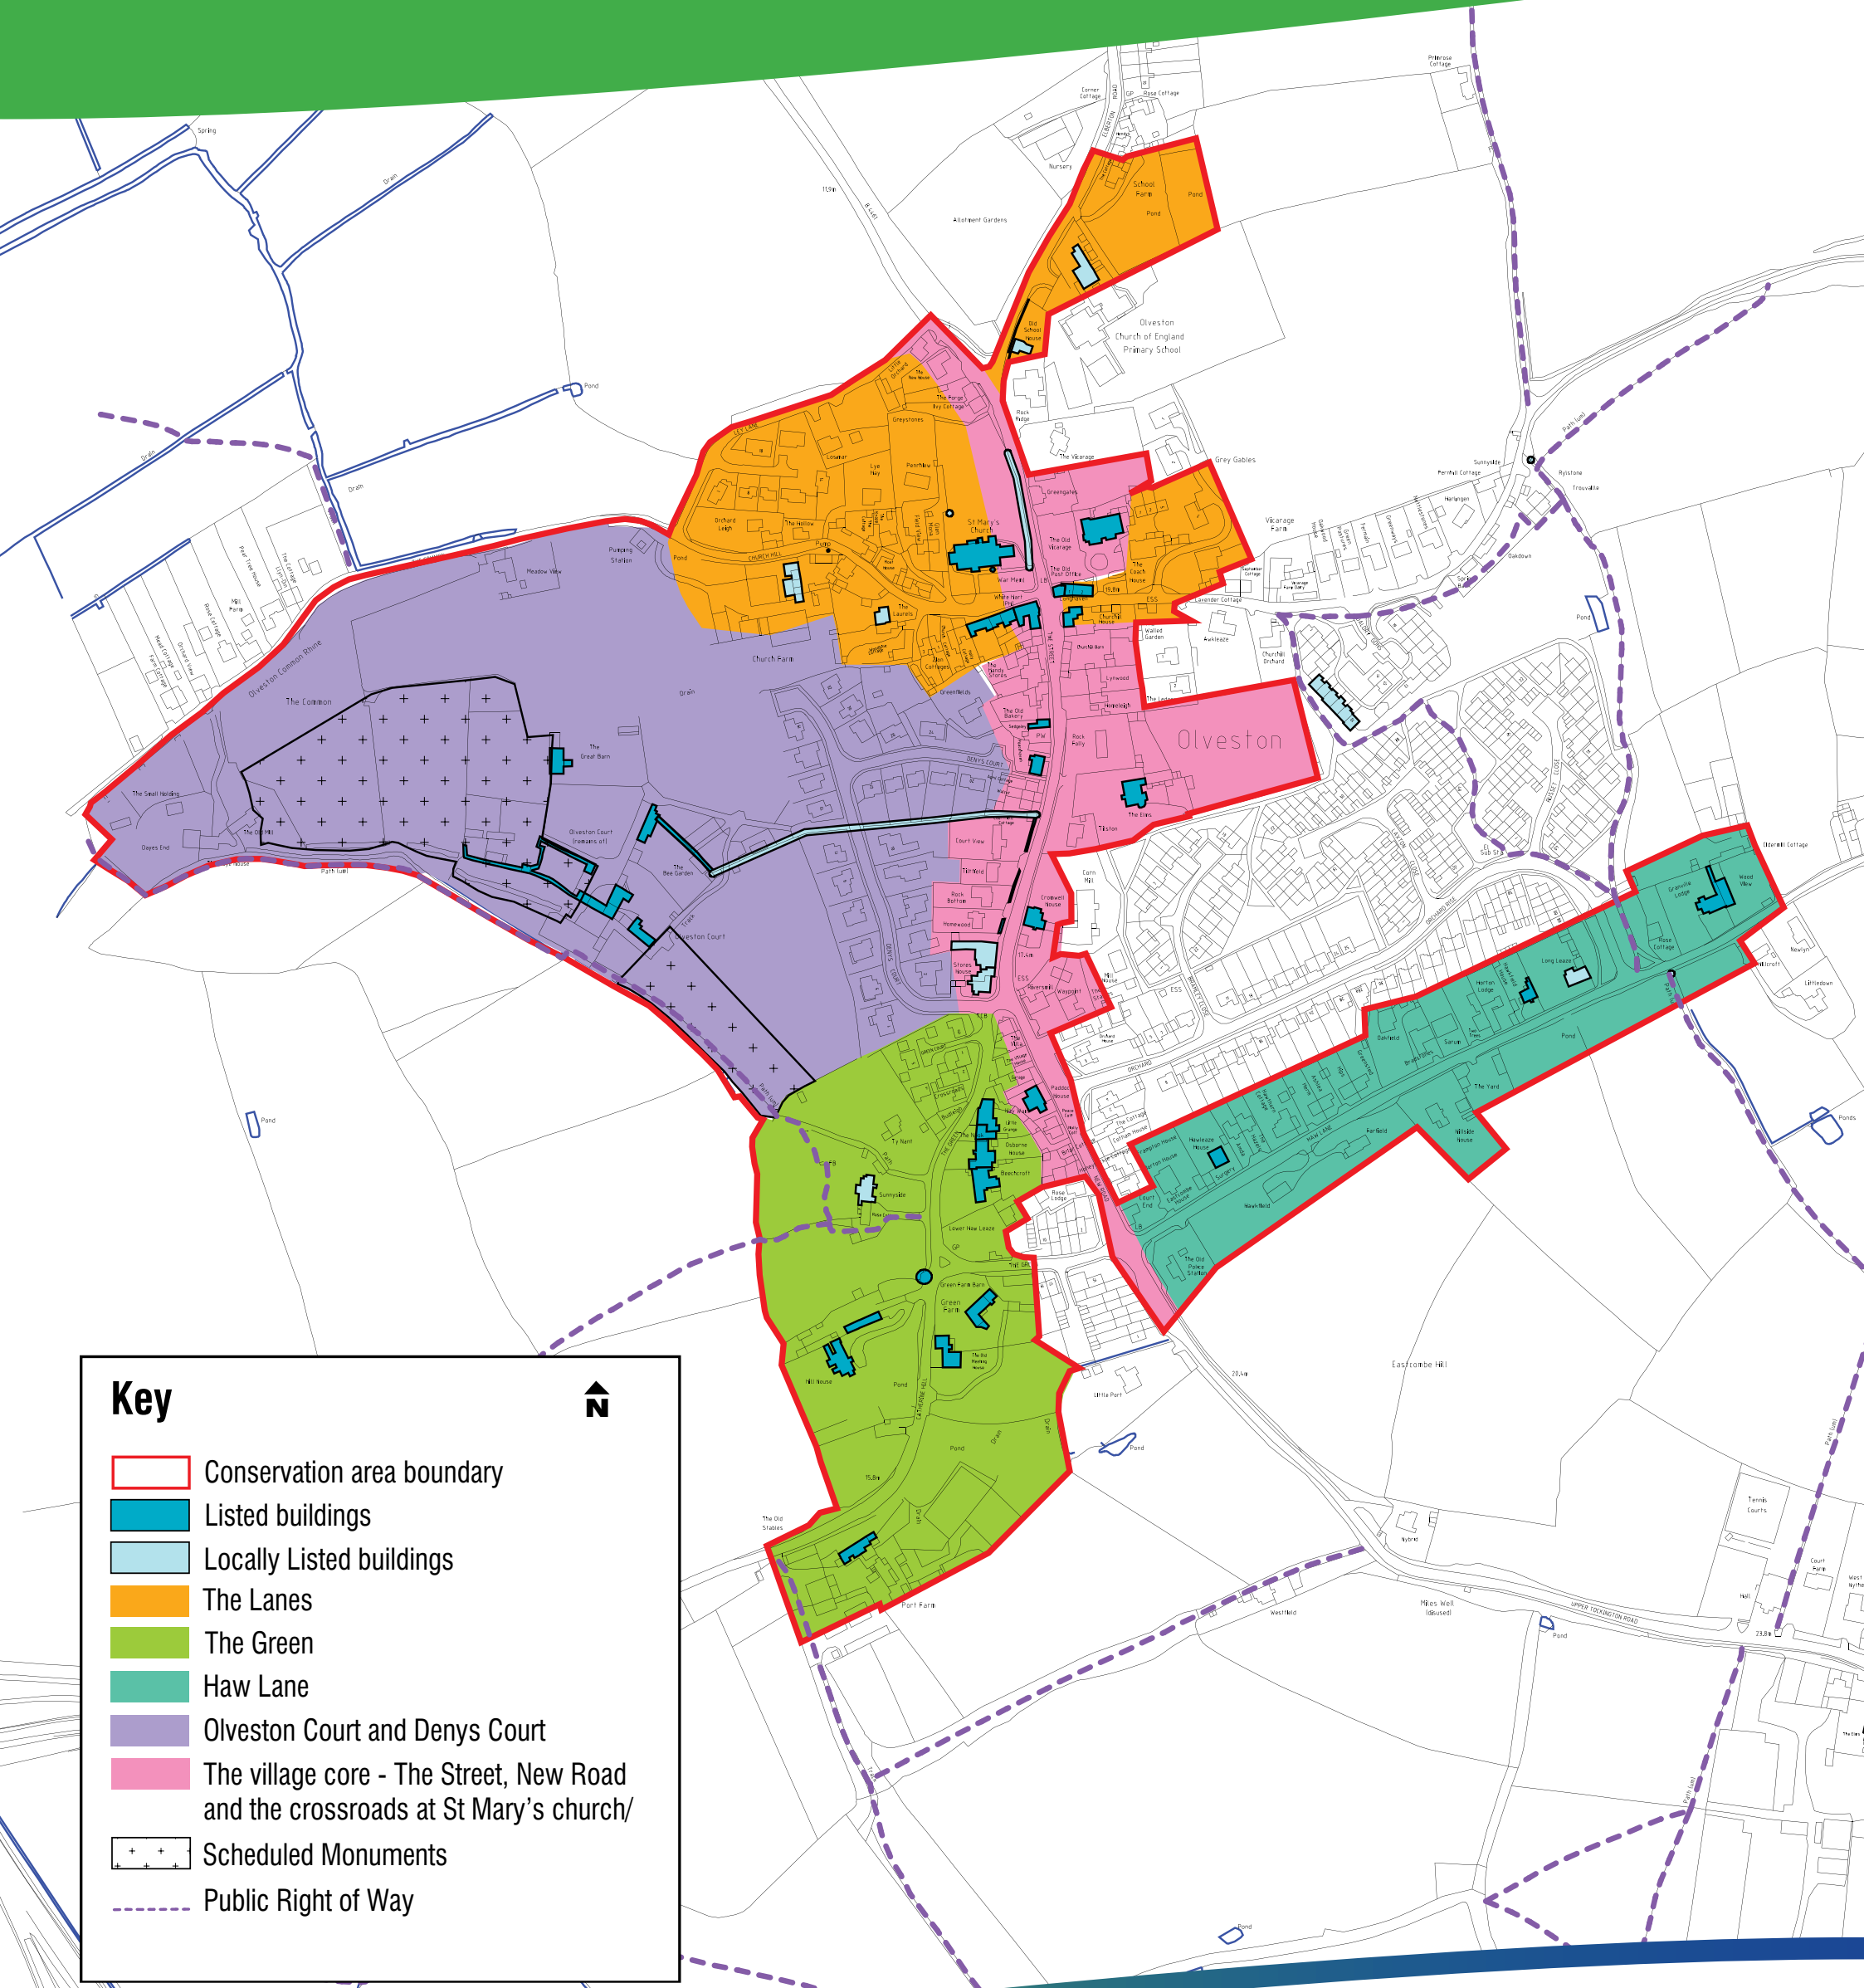

Oveston Conservation Area

Map 2 - Boundary and Character Areas

© Crown copyright and database rights 2013 Ordnance Survey 100023410