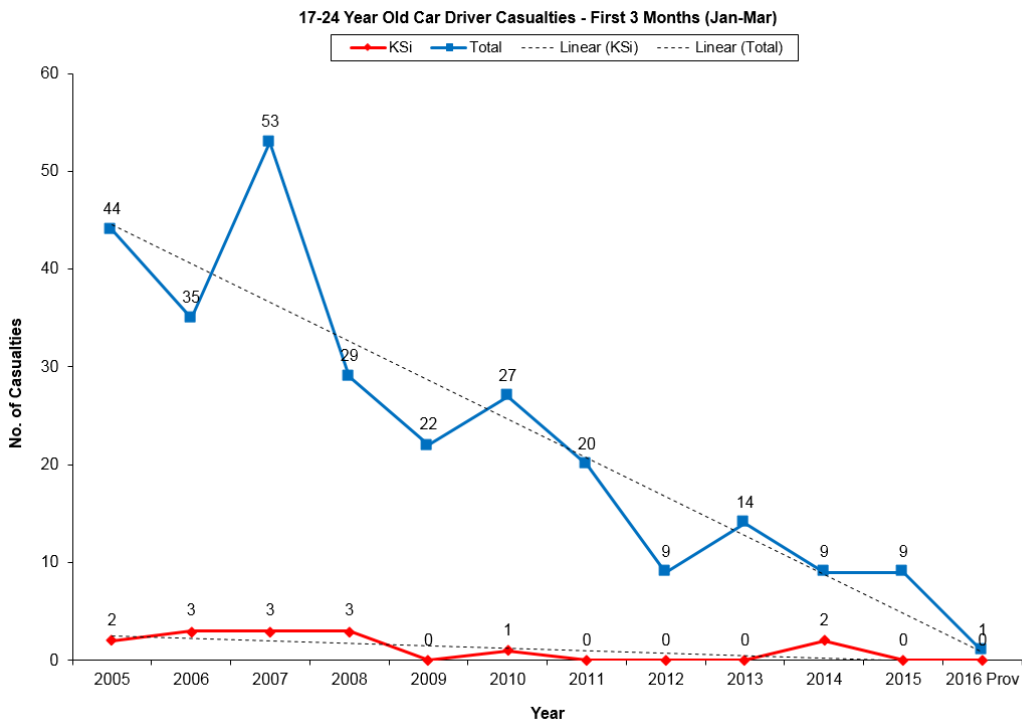

Road Traffic Casualties in South Gloucestershire

First quarter of 2016 compared to first quarter data since 2005

60 Year Old and Over Car Driver Casualties - First 3 Months (Jan-Mar)

Car Occupant Casualties - First 3 Months (Jan-Mar)

Child Car Occupant Casualties - First 3 Months (Jan-Mar)

Other Casualties - First 3 Months (Jan-Mar)