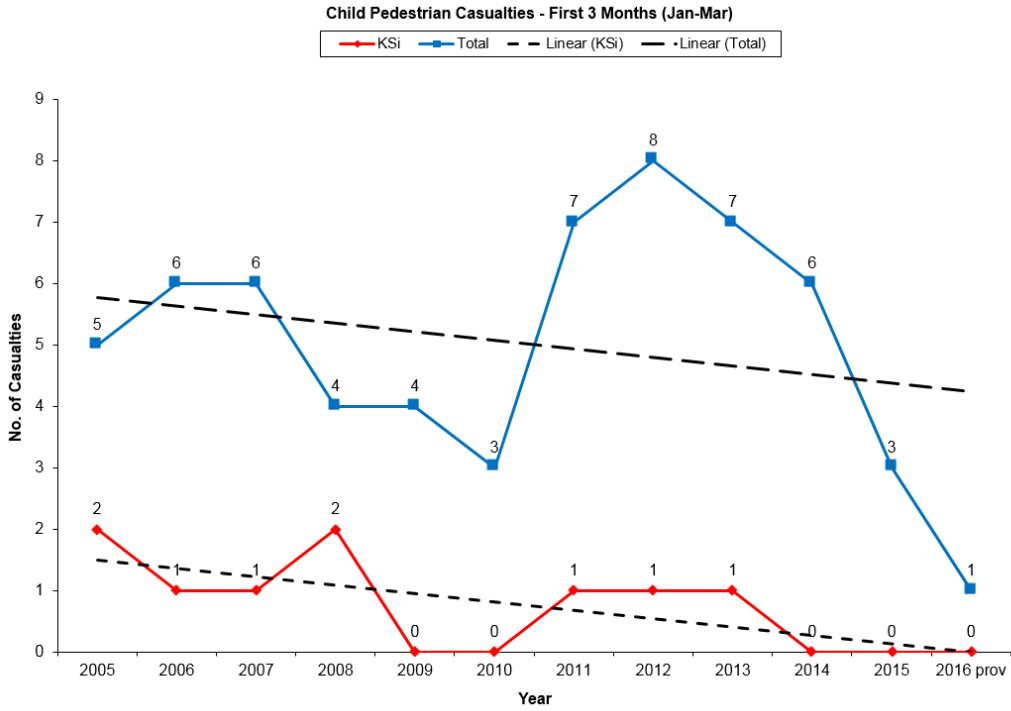

Road Traffic Casualties in South Gloucestershire

First quarter of 2016 compared to first quarter data since 2005

60 Year Old and Over Car Driver Casualties - First 3 Months (Jan-Mar)

Car Occupant Casualties - First 3 Months (Jan-Mar)

Child Car Occupant Casualties - First 3 Months (Jan-Mar)

Other Casualties - First 3 Months (Jan-Mar)