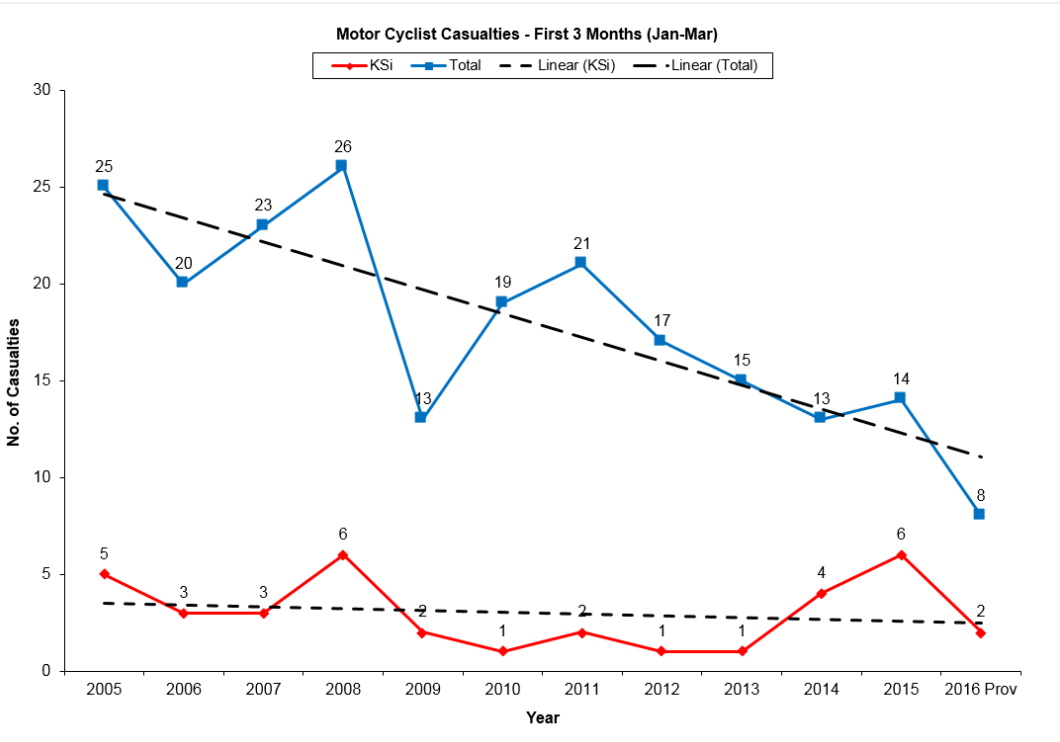

Road Traffic Casualties in South Gloucestershire

First quarter of 2016 compared to first quarter data since 2005

60 Year Old and Over Car Driver Casualties - First 3 Months (Jan-Mar)

Car Occupant Casualties - First 3 Months (Jan-Mar)

Child Car Occupant Casualties - First 3 Months (Jan-Mar)

Other Casualties - First 3 Months (Jan-Mar)