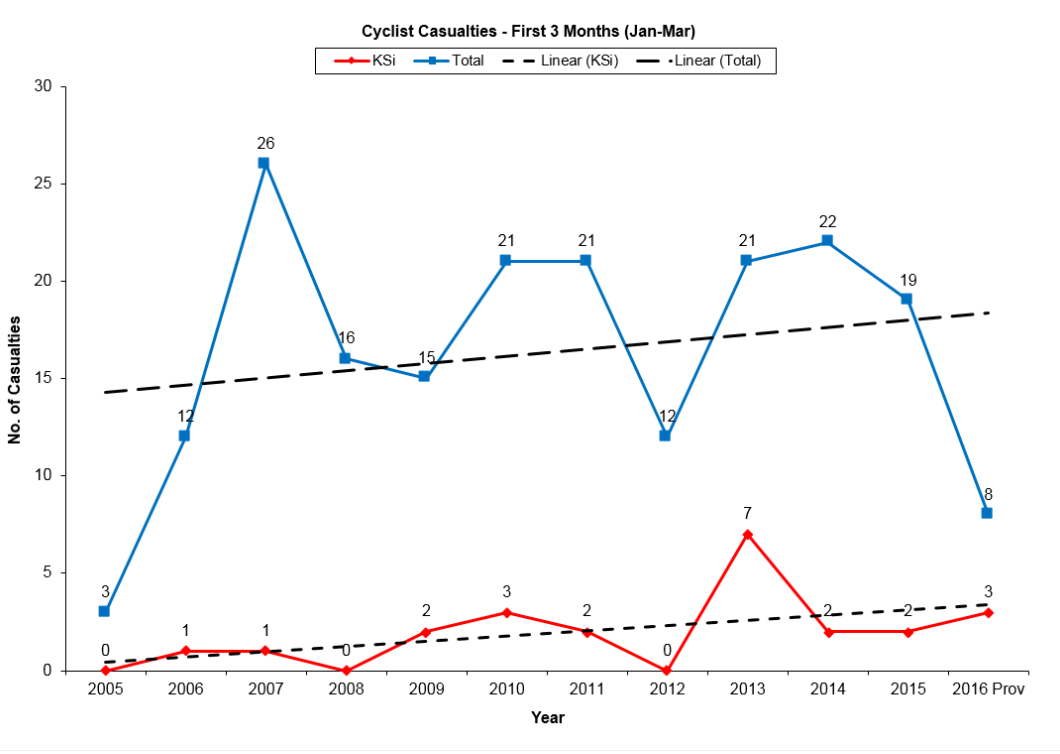

Road Traffic Casualties in South Gloucestershire

First quarter of 2016 compared to first quarter data since 2005

60 Year Old and Over Car Driver Casualties - First 3 Months (Jan-Mar)

Car Occupant Casualties - First 3 Months (Jan-Mar)

Child Car Occupant Casualties - First 3 Months (Jan-Mar)

Other Casualties - First 3 Months (Jan-Mar)