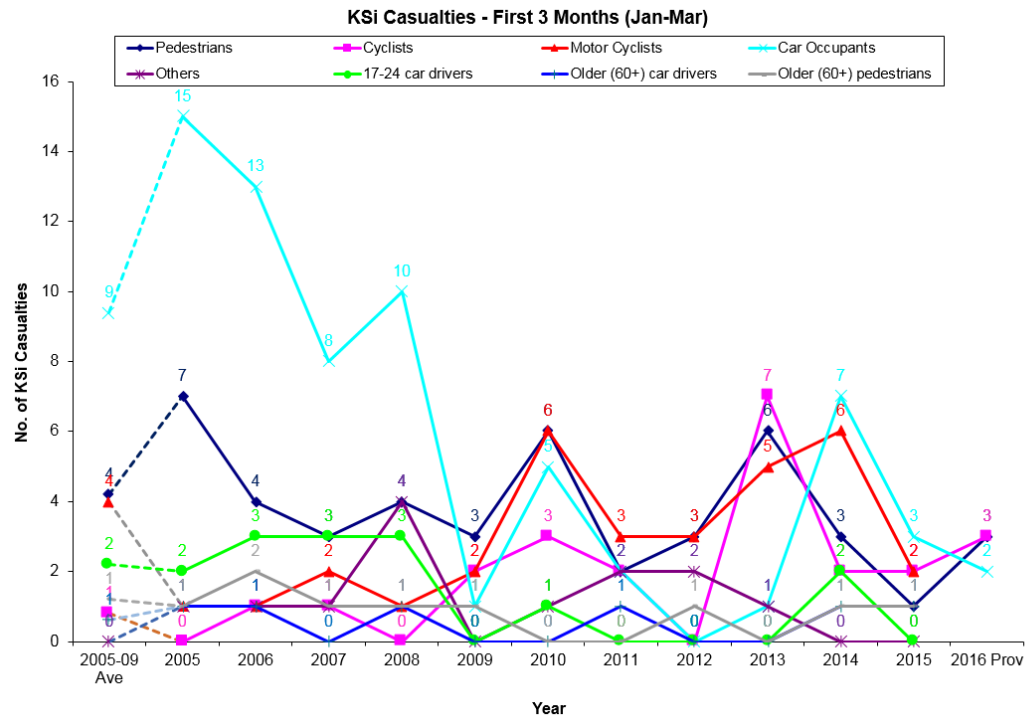

Road Traffic Casualties in South Gloucestershire

First quarter of 2016 compared to first quarter data since 2005

60 Year Old and Over Car Driver Casualties - First 3 Months (Jan-Mar)

Car Occupant Casualties - First 3 Months (Jan-Mar)

Child Car Occupant Casualties - First 3 Months (Jan-Mar)

Other Casualties - First 3 Months (Jan-Mar)