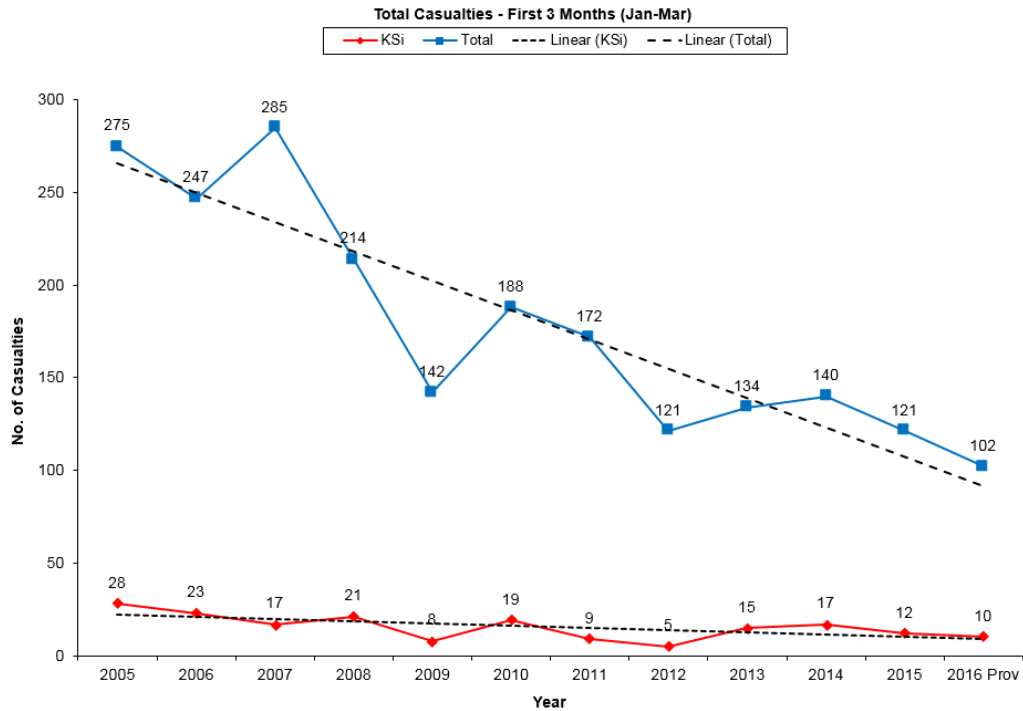

Road Traffic Casualties in South Gloucestershire

First quarter of 2016 compared to first quarter data since 2005

60 Year Old and Over Car Driver Casualties - First 3 Months (Jan-Mar)

Car Occupant Casualties - First 3 Months (Jan-Mar)

Child Car Occupant Casualties - First 3 Months (Jan-Mar)

Other Casualties - First 3 Months (Jan-Mar)