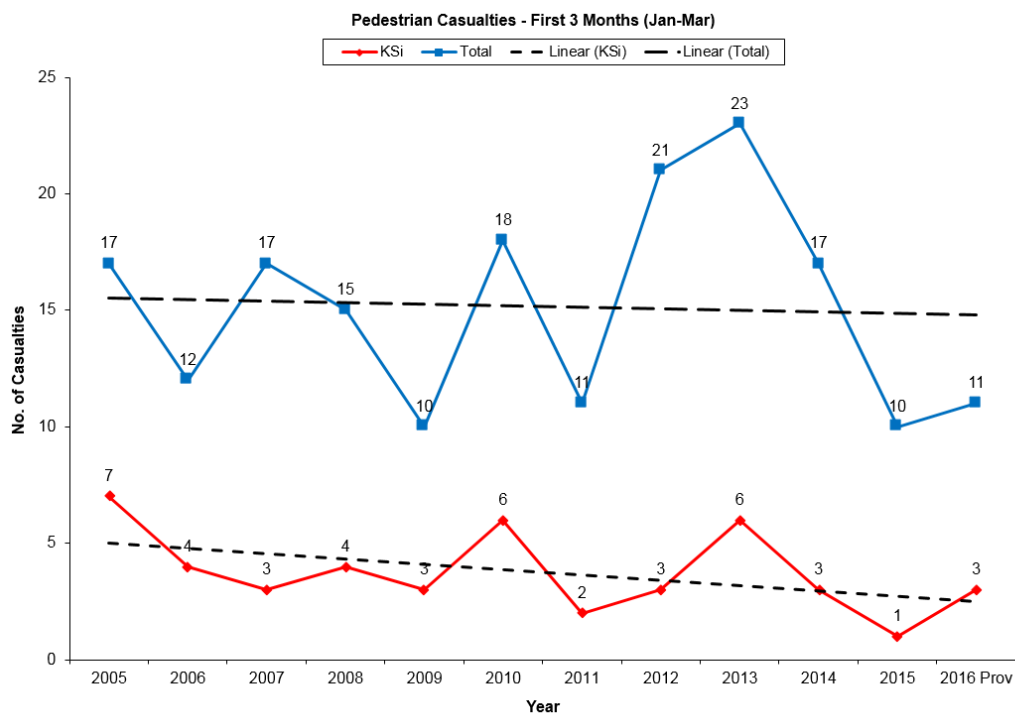

Road Traffic Casualties in South Gloucestershire

First quarter of 2016 compared to first quarter data since 2005

60 Year Old and Over Car Driver Casualties - First 3 Months (Jan-Mar)

Car Occupant Casualties - First 3 Months (Jan-Mar)

Child Car Occupant Casualties - First 3 Months (Jan-Mar)

Other Casualties - First 3 Months (Jan-Mar)