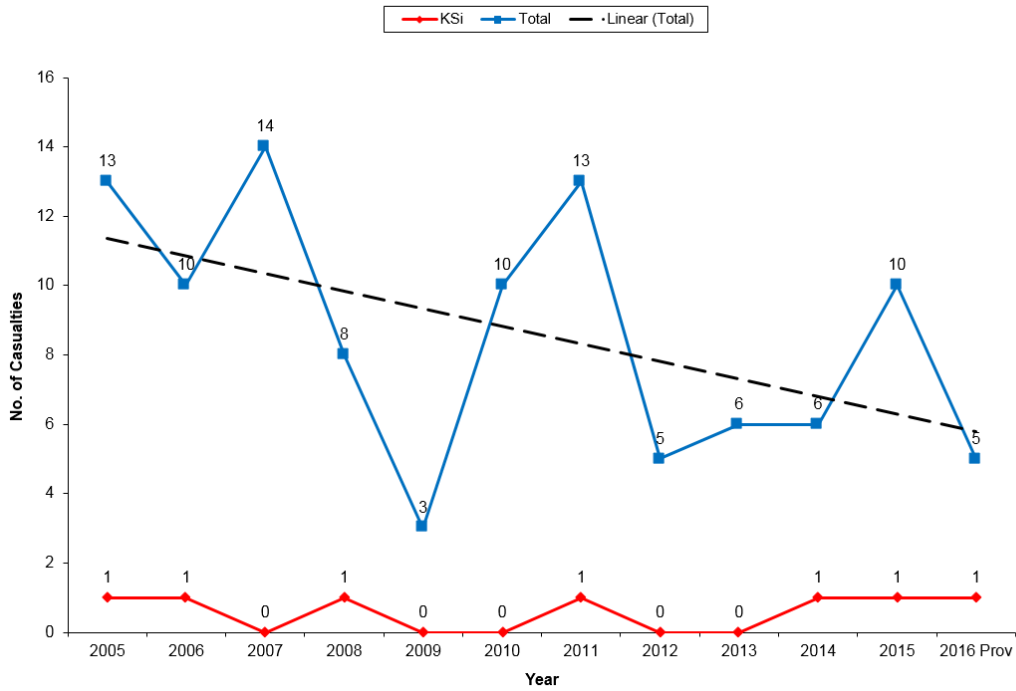

Road Traffic Casualties in South Gloucestershire

First quarter of 2016 compared to first quarter data since 2005

60 Year Old and Over Car Driver Casualties - First 3 Months (Jan-Mar)

Car Occupant Casualties - First 3 Months (Jan-Mar)

Child Car Occupant Casualties - First 3 Months (Jan-Mar)

Other Casualties - First 3 Months (Jan-Mar)