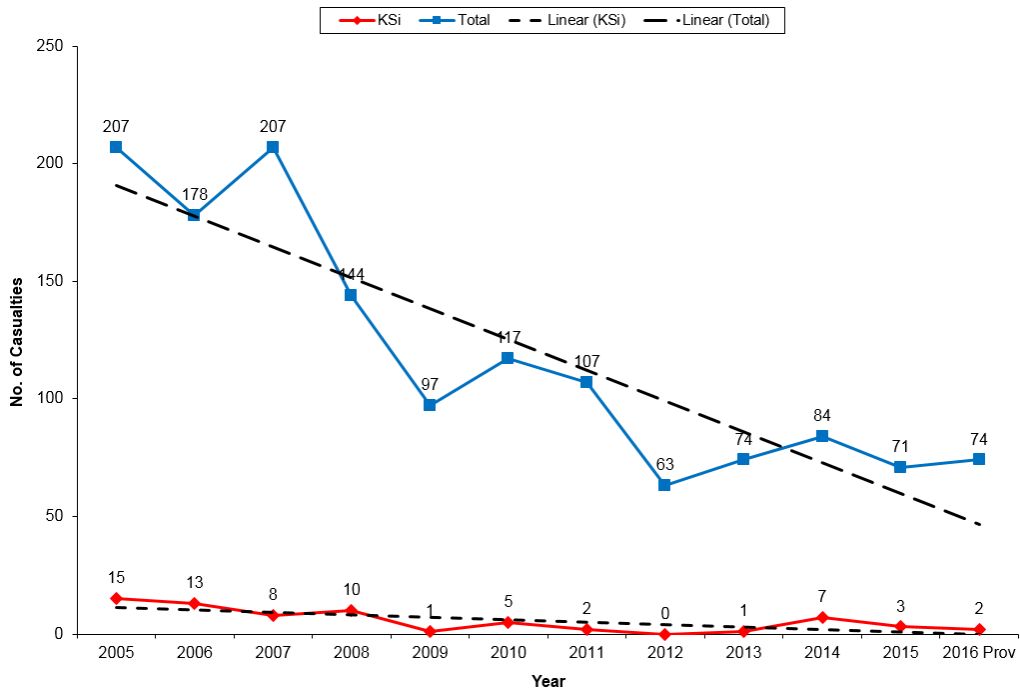

Road Traffic Casualties in South Gloucestershire

First quarter of 2016 compared to first quarter data since 2005

60 Year Old and Over Car Driver Casualties - First 3 Months (Jan-Mar)

Car Occupant Casualties - First 3 Months (Jan-Mar)

Child Car Occupant Casualties - First 3 Months (Jan-Mar)

Other Casualties - First 3 Months (Jan-Mar)