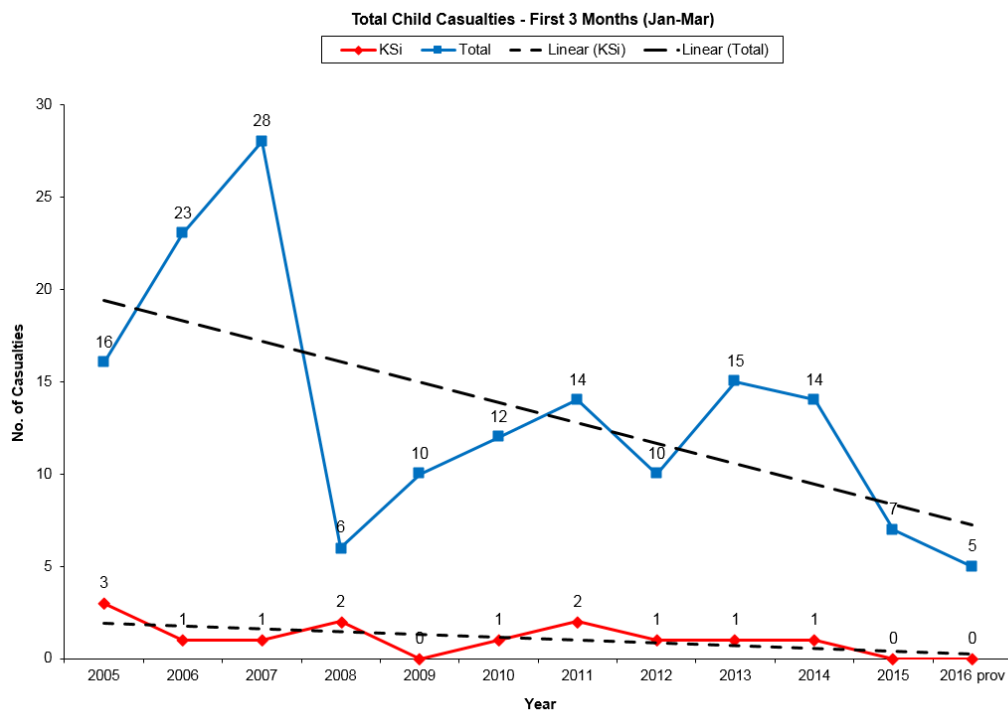

Road Traffic Casualties in South Gloucestershire

First quarter of 2016 compared to first quarter data since 2005

60 Year Old and Over Car Driver Casualties - First 3 Months (Jan-Mar)

Car Occupant Casualties - First 3 Months (Jan-Mar)

Child Car Occupant Casualties - First 3 Months (Jan-Mar)

Other Casualties - First 3 Months (Jan-Mar)