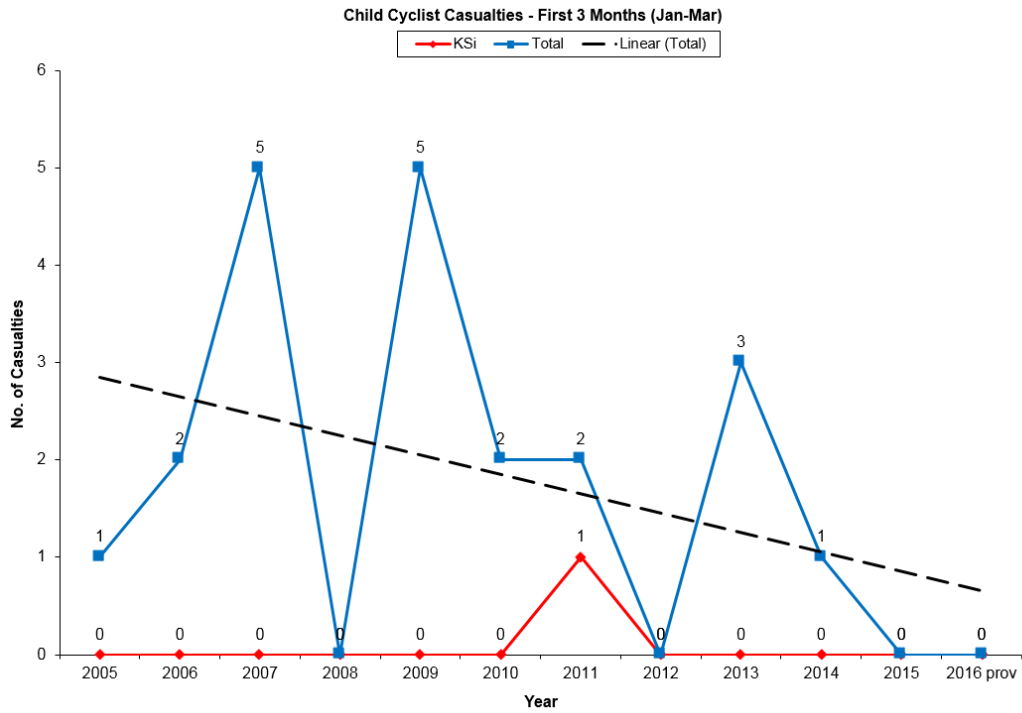

Road Traffic Casualties in South Gloucestershire

First quarter of 2016 compared to first quarter data since 2005

60 Year Old and Over Car Driver Casualties - First 3 Months (Jan-Mar)

Car Occupant Casualties - First 3 Months (Jan-Mar)

Child Car Occupant Casualties - First 3 Months (Jan-Mar)

Other Casualties - First 3 Months (Jan-Mar)