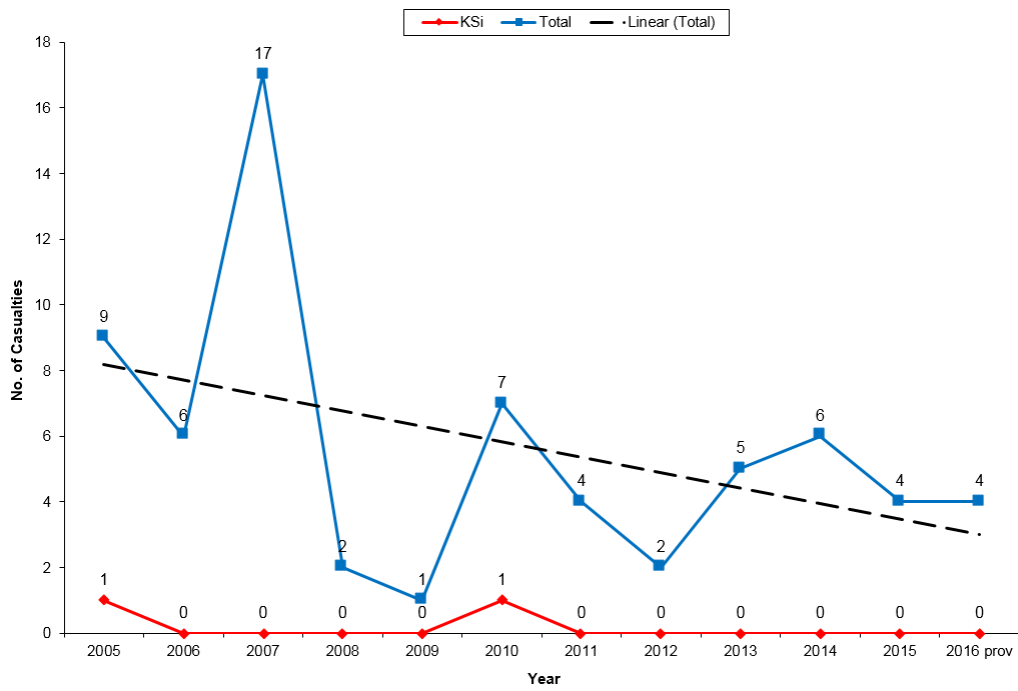

Road Traffic Casualties in South Gloucestershire

First quarter of 2016 compared to first quarter data since 2005

60 Year Old and Over Car Driver Casualties - First 3 Months (Jan-Mar)

Car Occupant Casualties - First 3 Months (Jan-Mar)

Child Car Occupant Casualties - First 3 Months (Jan-Mar)

Other Casualties - First 3 Months (Jan-Mar)