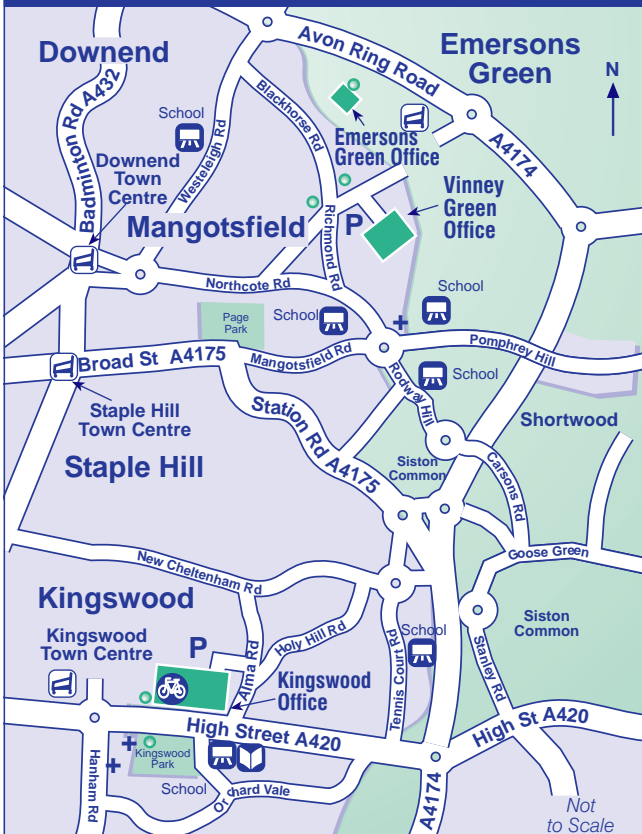

Kingswood, Vinney Green & Emersons Green Offices

Crown Copyright Reserved South Gloucestershire Council Licence No 100023410, 2010