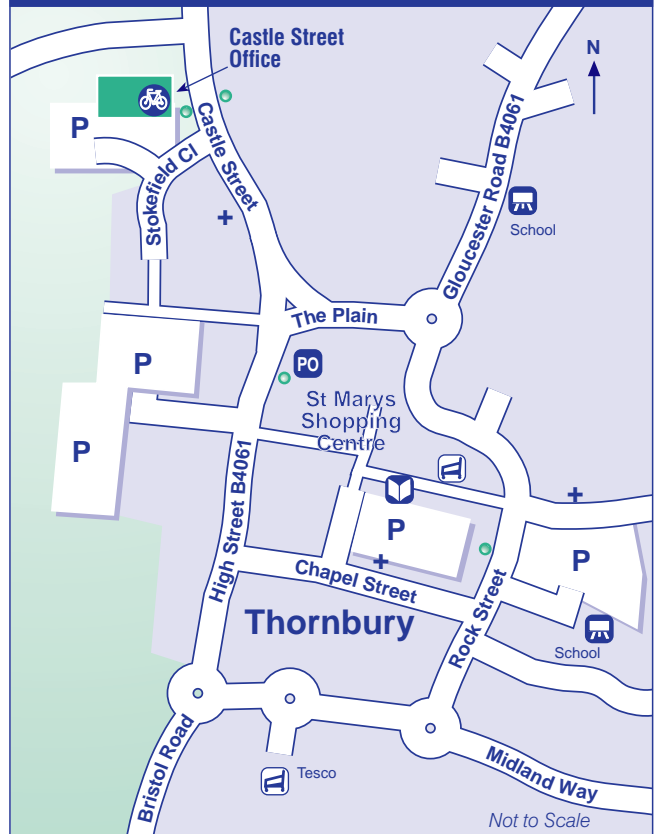

Thornbury Offices

Crown Copyright Reserved South Gloucestershire Council Licence No 100023410, 2010