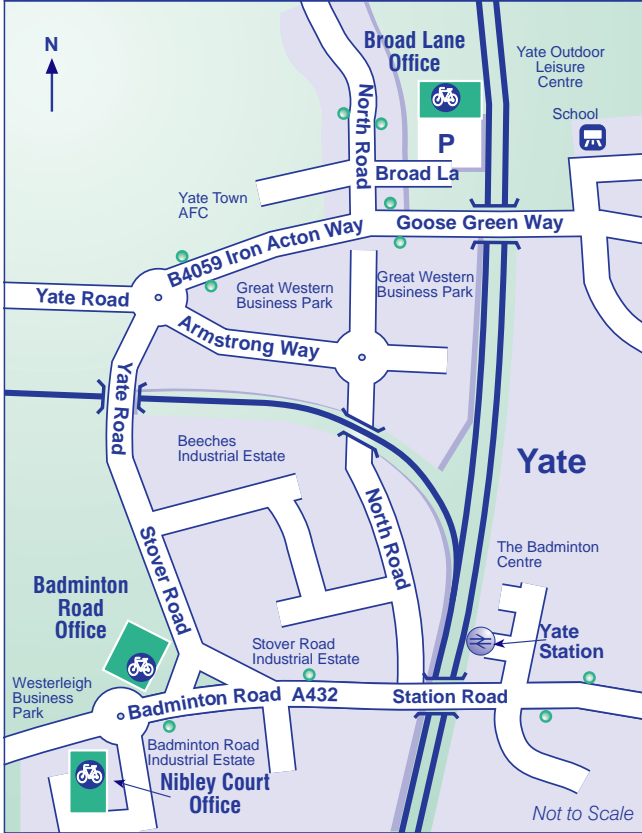

Broad Lane Westerleigh & Nibley Court Offices

Crown Copyright Reserved South Gloucestershire Council Licence No 100023410, 2010