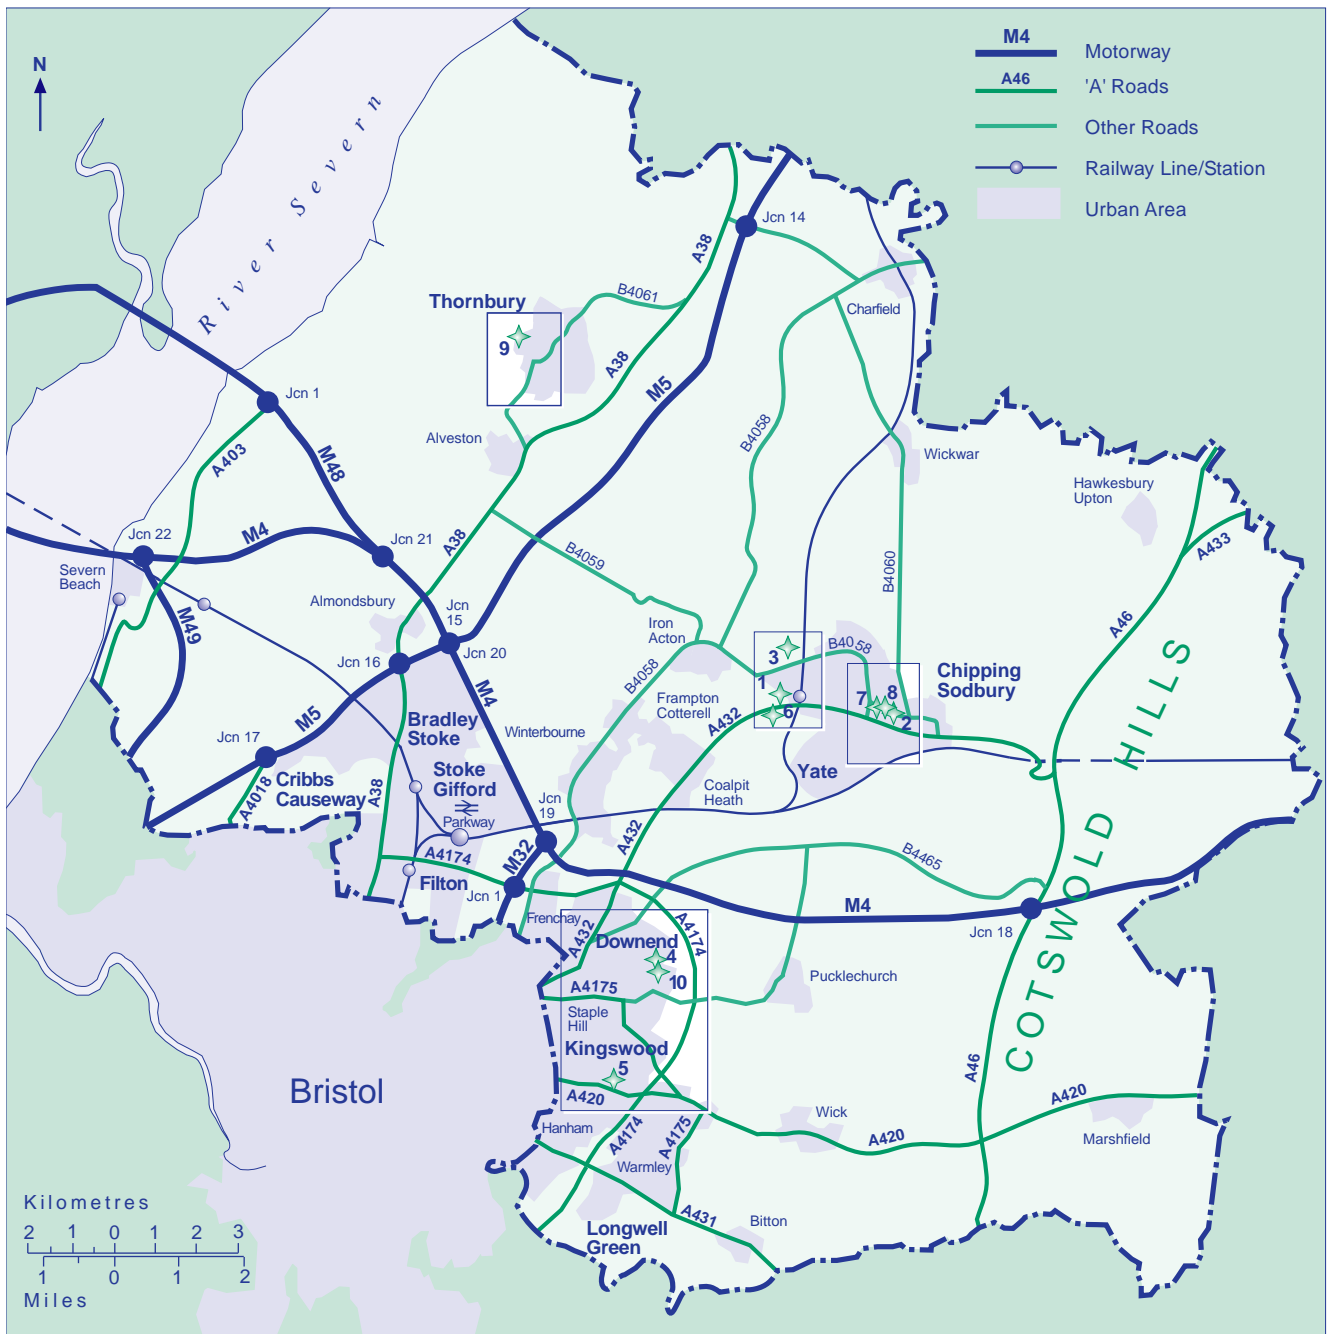

Location Map of Offices in South Gloucestershire

Map reproduced from the Ordnance Survey map with the permission of the Controller H.M. Stationery Office. Crown Copyright Reserved South Gloucestershire Council Licence No 100023410, 2010

- 1 Badminton Road Offices, Badminton Road, Yate. BS37 5AF
- 2 Bowling Hill Offices, Bowling Hill, Chipping Sodbury. BS37 6JX
- 3 Broad Lane Offices, Broad Lane, Engine Common, Yate. BS37 7PN
- 4 Emersons Green, St Lukes Close, Emersons Green. BS16 7AL
- 5 Kingswood Offices, Civic Centre, High Street, Kingswood. BS15 9TR
- 6 Nibley Court, Turner Drive, Yate. BS37 5YU
- 7 Ridgewood Offices, Station Road, Yate. BS37 4AF
- 8 Riverside Court, Bowling Hill, Chipping Sodbury, BS37 6JX
- 9 Thornbury Offices, Castle Street, Thornbury. BS35 1HF
- 10 Vinney Green Offices, Emersons Green Lane, Mangotsfield. BS16 7AT

Main Switchboard Telephone: (01454) 868009

**For information on all local bus services
telephone traveline on 0871 200 22 33
between 0700 and 2000 daily
On Line Bus Information
www.firstgroup.com**

See inset maps overleaf for office details