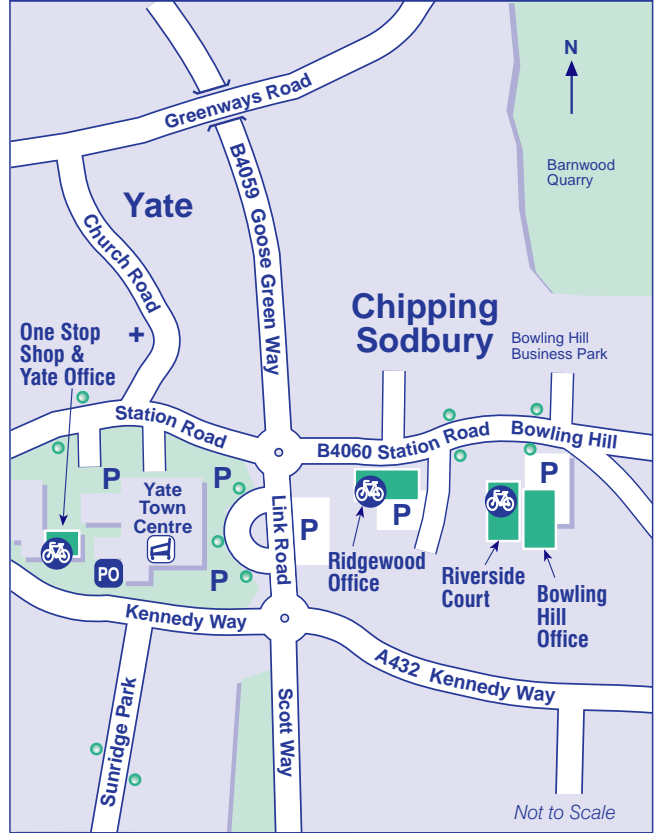

Broad Lane Westerleigh & Nibley Court Offices

Crown Copyright Reserved South Gloucestershire Council Licence No 100023410, 2010

Chipping Sodbury & Yate Offices

Crown Copyright Reserved South Gloucestershire Council Licence No 100023410, 2010